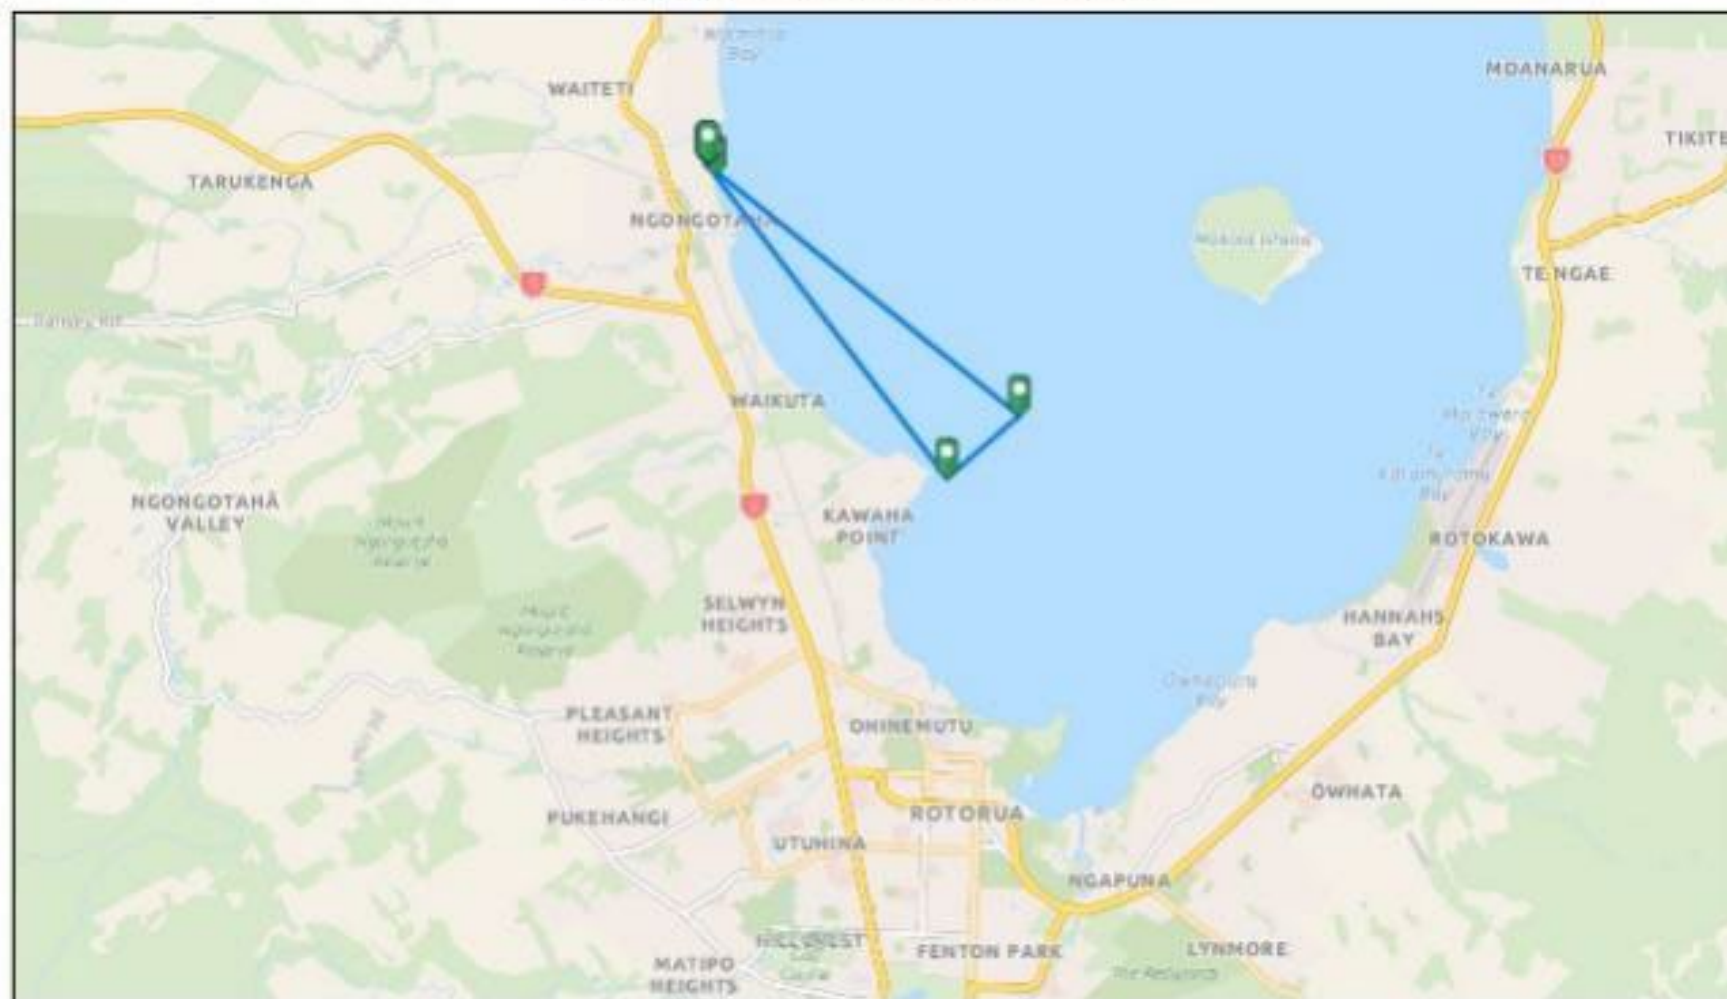

Rotohoe 1 - Lake Rotorua - 10km

27/03/2024, 8:23:51 am

PID Land Parcels

 Office