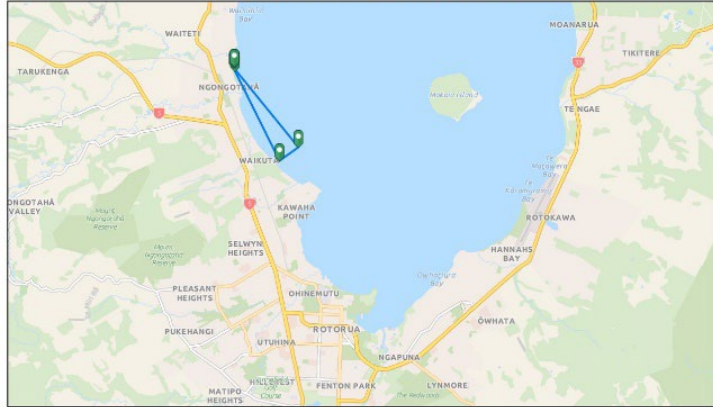

Rotohoe 1 - Lake Rotorua - 10km Alternative

27/03/2024, 8:26:50 am
 PID Land Parcels
 Office

0 0.5 1 1.72,224 2 mi
 0 1 2 4 km

Generated by Mercury
 Eagle Technology, LNC, Spatial, NIMA, DOC, © OpenStreetMap contributors, Natural Earth

Rotohoe 1 - Lake Rotorua - 6km

27/03/2024, 8:41:10 am
 PID Land Parcels
 Office

0 0.5 1 1.72,224 2 mi
 0 1 2 4 km

Generated by Mercury
 Eagle Technology, LNC, Spatial, NIMA, DOC, © OpenStreetMap contributors, Natural Earth

Rotohoe 1 - Lake Rotorua - 6km Alternative

27/03/2024, 8:43:31 am
 PID Land Parcels
 Office

0 0.5 1 1.72,224 2 mi
 0 1 2 4 km

Generated by Mercury
 Eagle Technology, LNC, Spatial, NIMA, DOC, © OpenStreetMap contributors, Natural Earth

Rotohoe 1 - Lake Rotorua - 14km

27/03/2024, 8:32:34 am
 PID Land Parcels
 Office

0 0.5 1 1.72,224 2 mi
 0 1 2 4 km

Generated by Mercury
 Eagle Technology, LNC, Spatial, NIMA, DOC, © OpenStreetMap contributors, Natural Earth