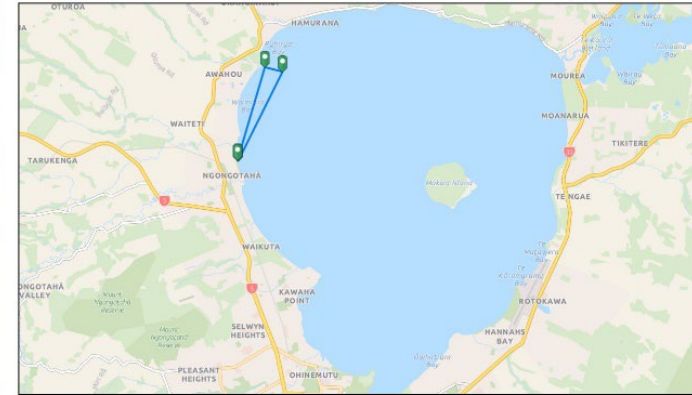

Rotohoe 1 - Lake Rotorua - 10km Alternative

27/03/2024, 8:26:50 am
 PID Land Parcels
 Office

0 0.5 1 1.72,224 2 mi
 0 1 2 4 km

Generated by Mercury
 Eagle Technology, LNC, Spatial, NIMA, DOC, © OpenStreetMap contributors, Natural Earth

Rotohoe 1 - Lake Rotorua - 6km

27/03/2024, 8:41:10 am
 PID Land Parcels
 Office

0 0.5 1 1.72,224 2 mi
 0 1 2 4 km

Generated by Mercury
 Eagle Technology, LNC, Spatial, NIMA, DOC, © OpenStreetMap contributors, Natural Earth

Rotohoe 1 - Lake Rotorua - 6km Alternative

27/03/2024, 8:43:31 am
 PID Land Parcels
 Office

0 0.5 1 1.72,224 2 mi
 0 1 2 4 km

Generated by Mercury
 Eagle Technology, LNC, Spatial, NIMA, DOC, © OpenStreetMap contributors, Natural Earth