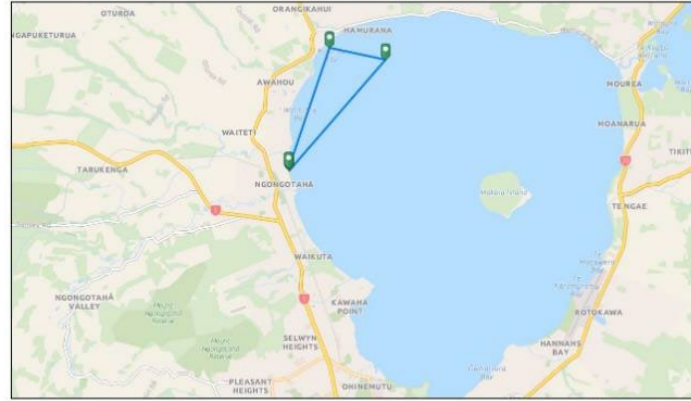

Rotohoe 1 - Lake Rotorua - 10km

27/03/2024, 8:23:51 am
 PID Land Parcels
 Office

0 0.5 1 1.72,224 2 mi
 0 1 2 4 km

Generated by Mercury
 Eagle Technology, LNC, Spatial, NIMA, DOC, © OpenStreetMap contributors, Natural Earth

Rotohoe 1 - Lake Rotorua - 10km Alternative

27/03/2024, 8:26:50 am
 PID Land Parcels
 Office

0 0.5 1 1.72,224 2 mi
 0 1 2 4 km

Generated by Mercury
 Eagle Technology, LNC, Spatial, NIMA, DOC, © OpenStreetMap contributors, Natural Earth

Rotohoe 1 - Lake Rotorua - 6km

27/03/2024, 8:41:10 am
 PID Land Parcels
 Office

0 0.5 1 1.72,224 2 mi
 0 1 2 4 km

Generated by Mercury
 Eagle Technology, LNC, Spatial, NIMA, DOC, © OpenStreetMap contributors, Natural Earth

Rotohoe 1 - Lake Rotorua - 14km

27/03/2024, 8:32:34 am
 PID Land Parcels
 Office

0 0.5 1 1.72,224 2 mi
 0 1 2 4 km

Generated by Mercury
 Eagle Technology, LNC, Spatial, NIMA, DOC, © OpenStreetMap contributors, Natural Earth