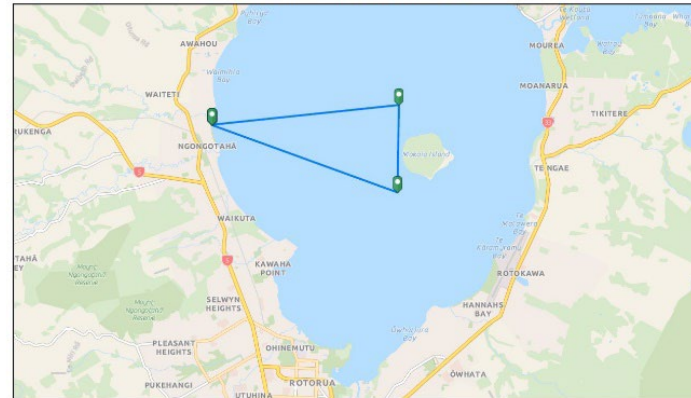

Rotohoe 1 - Lake Rotorua - 6km

27/03/2024, 8:41:10 am
 PID Land Parcels
 Office

0 0.5 1 1.72,224 2 mi
 0 1 2 4 km

Generated by Mercury
 Eagle Technology, LNC, Spatial, NIMA, DOC, © OpenStreetMap contributors, Natural Earth

Rotohoe 1 - Lake Rotorua - 6km Alternative

27/03/2024, 8:43:31 am
 PID Land Parcels
 Office

0 0.5 1 1.72,224 2 mi
 0 1 2 4 km

Generated by Mercury
 Eagle Technology, LNC, Spatial, NIMA, DOC, © OpenStreetMap contributors, Natural Earth

Rotohoe 1 - Lake Rotorua - 14km

27/03/2024, 8:32:34 am
 PID Land Parcels
 Office

0 0.5 1 1.72,224 2 mi
 0 1 2 4 km

Generated by Mercury
 Eagle Technology, LNC, Spatial, NIMA, DOC, © OpenStreetMap contributors, Natural Earth