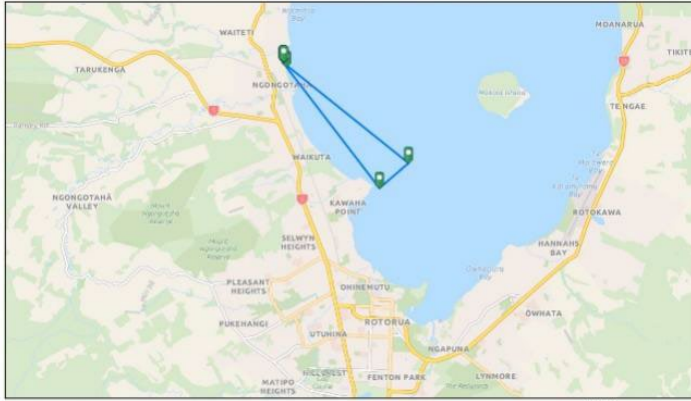

Rotohoe 1 - Lake Rotorua - 10km

27/03/2024, 8:23:51 am
 PID Land Parcels
 Office

0 0.5 1 1.72,224 2 mi
 0 1 2 4 km

Generated by Mercury
 Eagle Technology, LNC, Spatial, NIMA, DOC, © OpenStreetMap contributors, Natural Earth

Rotohoe 1 - Lake Rotorua - 10km Alternative

27/03/2024, 8:26:50 am
 PID Land Parcels
 Office

0 0.5 1 1.72,224 2 mi
 0 1 2 4 km

Generated by Mercury
 Eagle Technology, LNC, Spatial, NIMA, DOC, © OpenStreetMap contributors, Natural Earth

Rotohoe 1 - Lake Rotorua - 6km

27/03/2024, 8:41:10 am
 PID Land Parcels
 Office

0 0.5 1 1.72,224 2 mi
 0 1 2 4 km

Generated by Mercury
 Eagle Technology, LNC, Spatial, NIMA, DOC, © OpenStreetMap contributors, Natural Earth

Rotohoe 1 - Lake Rotorua - 14km

27/03/2024, 8:32:34 am
 PID Land Parcels
 Office

0 0.5 1 1.72,224 2 mi
 0 1 2 4 km

Generated by Mercury
 Eagle Technology, LNC, Spatial, NIMA, DOC, © OpenStreetMap contributors, Natural Earth