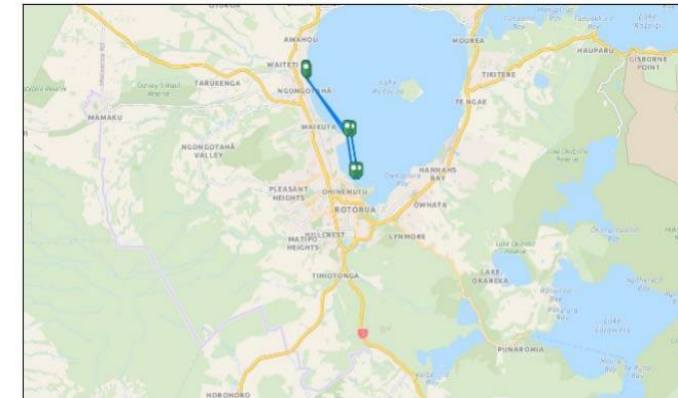

Rotohoe 1 - Lake Rotorua - 14km

27/03/2024, 8:32:34 am
 PID Land Parcels
 Office

0 0.5 1 1.72,224 2 mi
 0 1 2 4 km

Generated by Mercury
 Eagle Technology, LNC, Spatial, NIMA, DOC, © OpenStreetMap contributors, Natural Earth

Rotohoe 1 - Lake Rotorua - 14km Alternative

27/03/2024, 8:38:15 am
 PID Land Parcels
 Geothermal
 Office

0 0.5 1 1.72,224 2 mi
 0 1 2 4 km

Generated by Mercury
 Eagle Technology, LNC, Spatial, NIMA, DOC, © OpenStreetMap contributors, Natural Earth