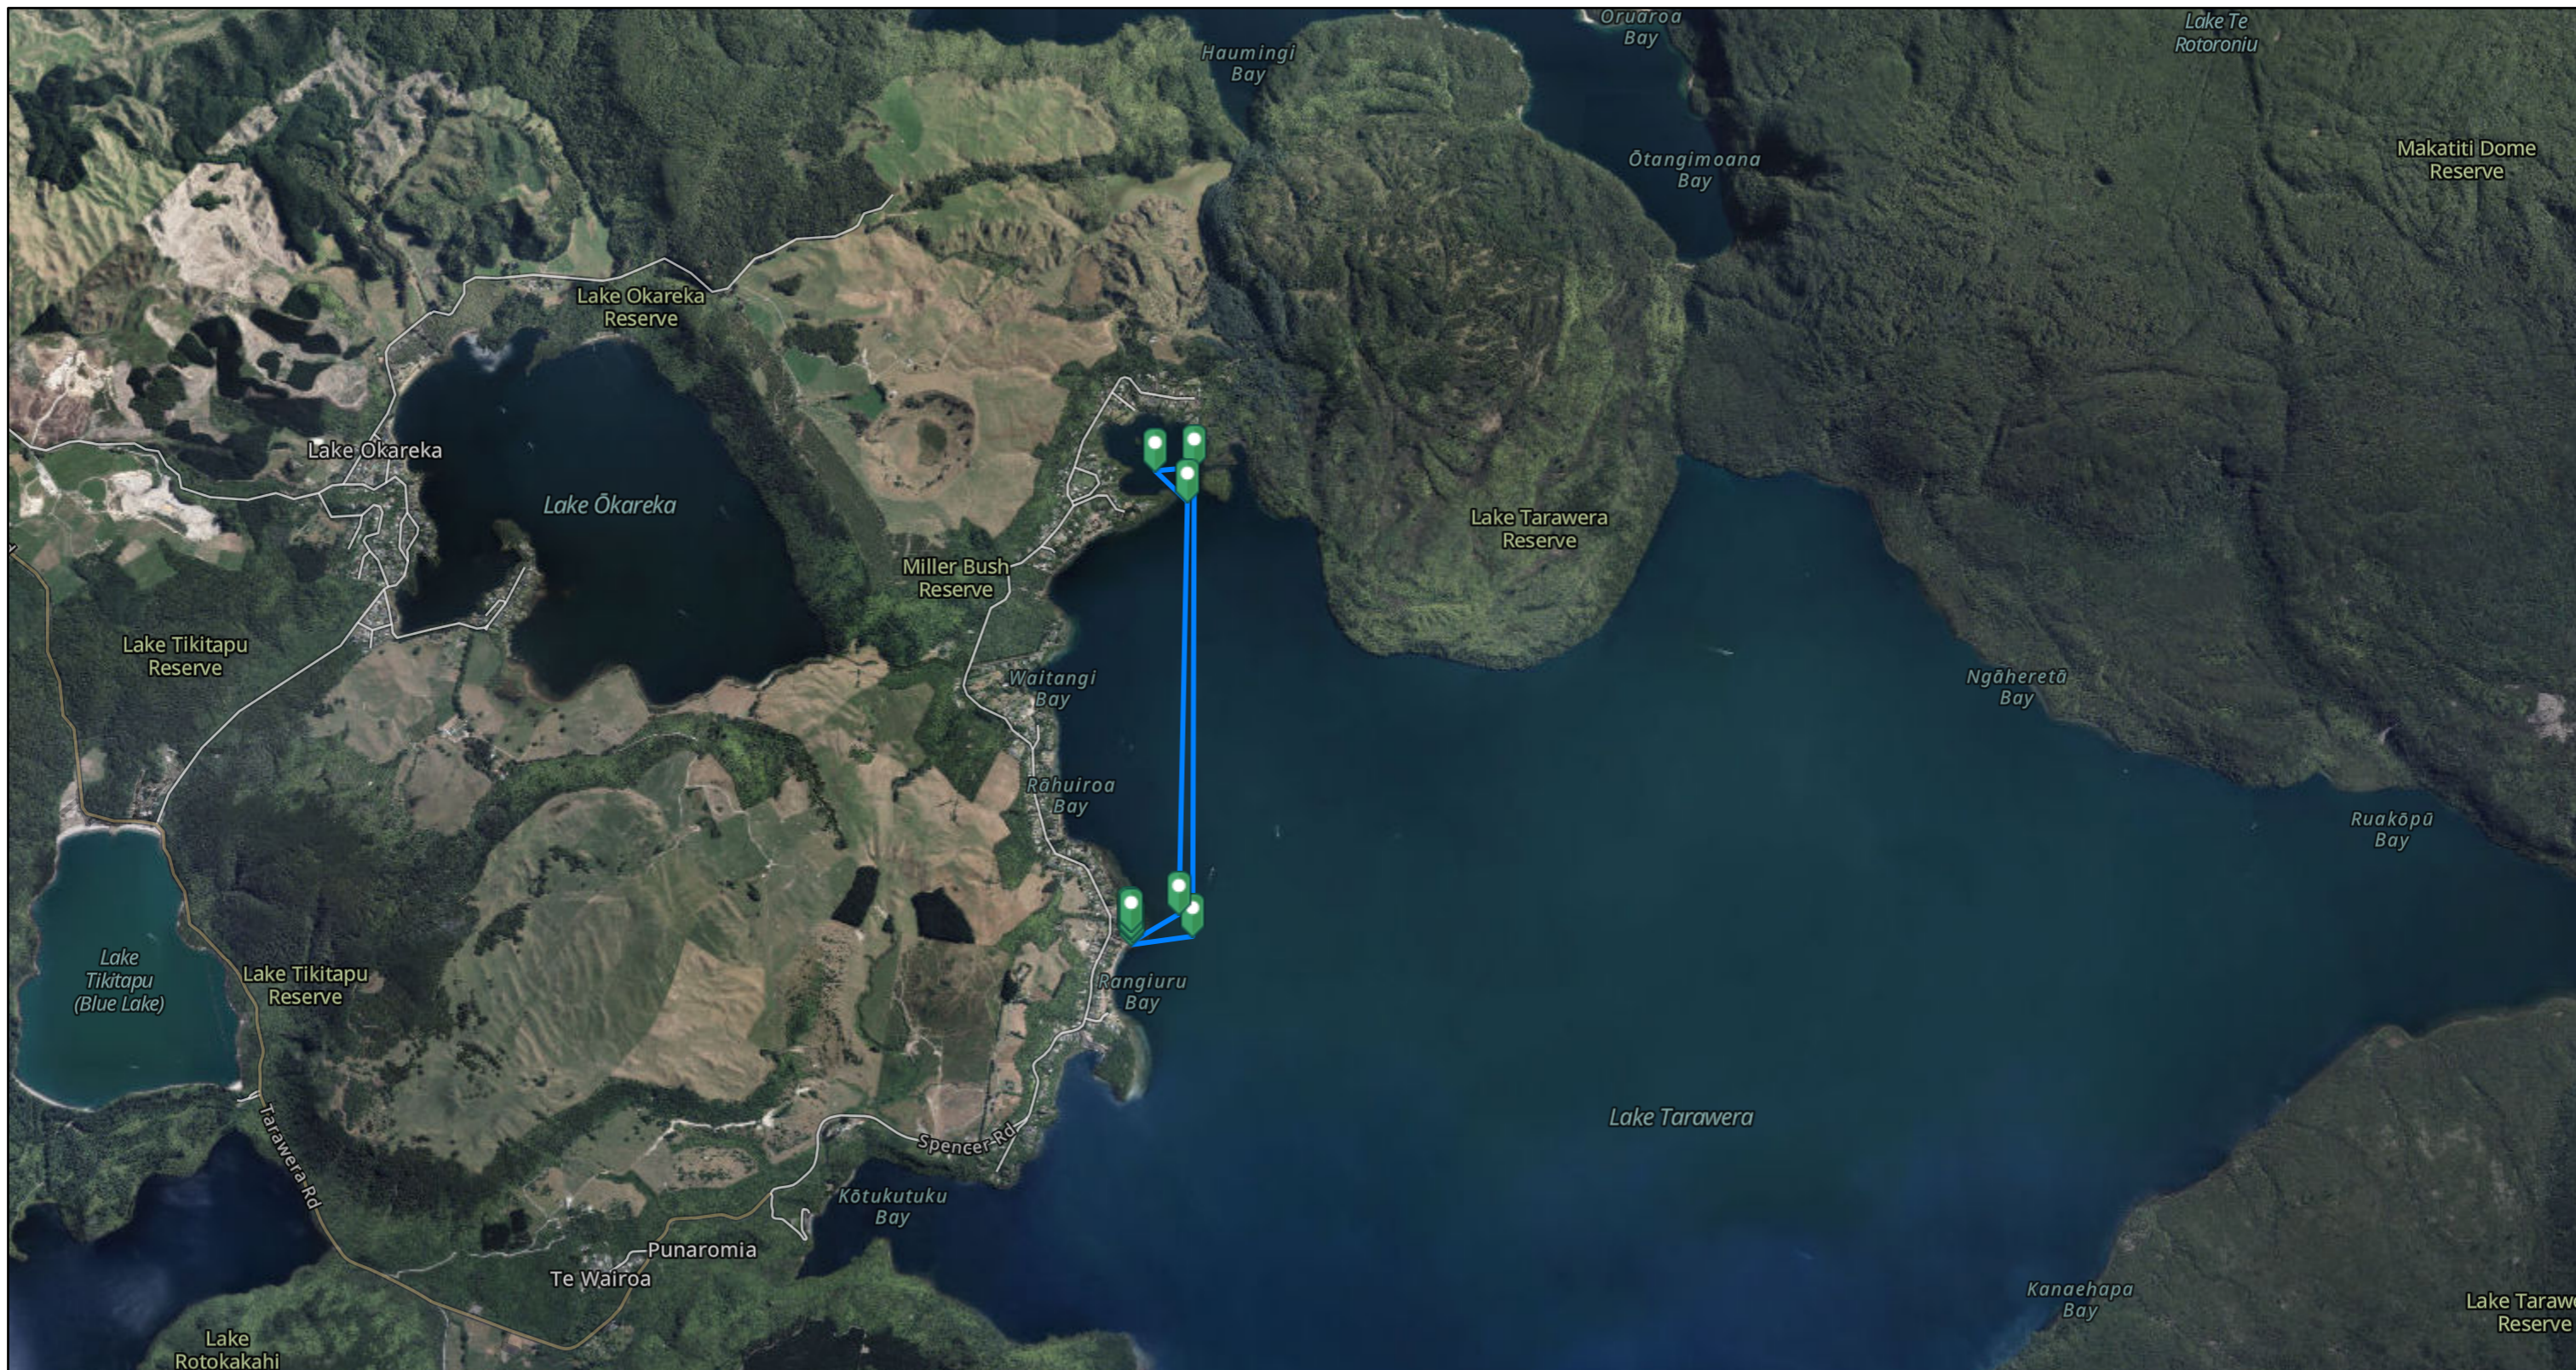

Rotohoe Race 2 5km Option 1

19/04/2023, 2:55:59 pm

1:36,112

Eagle Technology, LINZ, StatsNZ, NIWA, Natural Earth, © OpenStreetMap contributors., Eagle Technology, Land Information New Zealand, GEBCO, Community maps contributors

Rotohoe Race 2 10km Option 1 (First Leg 3.7km)

19/04/2023, 2:42:31 pm

1:36,112

Eagle Technology, LINZ, StatsNZ, NIWA, Natural Earth, © OpenStreetMap contributors., Eagle Technology, Land Information New Zealand, GEBCO, Community maps contributors

Rotohoe Race 2 10km Option 2

19/04/2023, 2:46:38 pm

1:36,112

Eagle Technology, LINZ, StatsNZ, NIWA, Natural Earth, © OpenStreetMap contributors., Eagle Technology, Land Information New Zealand, GEBCO, Community maps contributors

Rotohoe Race 2 16km Option 1

19/04/2023, 3:07:02 pm

1:36,112

Eagle Technology, LINZ, StatsNZ, NIWA, Natural Earth, © OpenStreetMap contributors., Eagle Technology, Land Information New Zealand, GEBCO, Community maps contributors