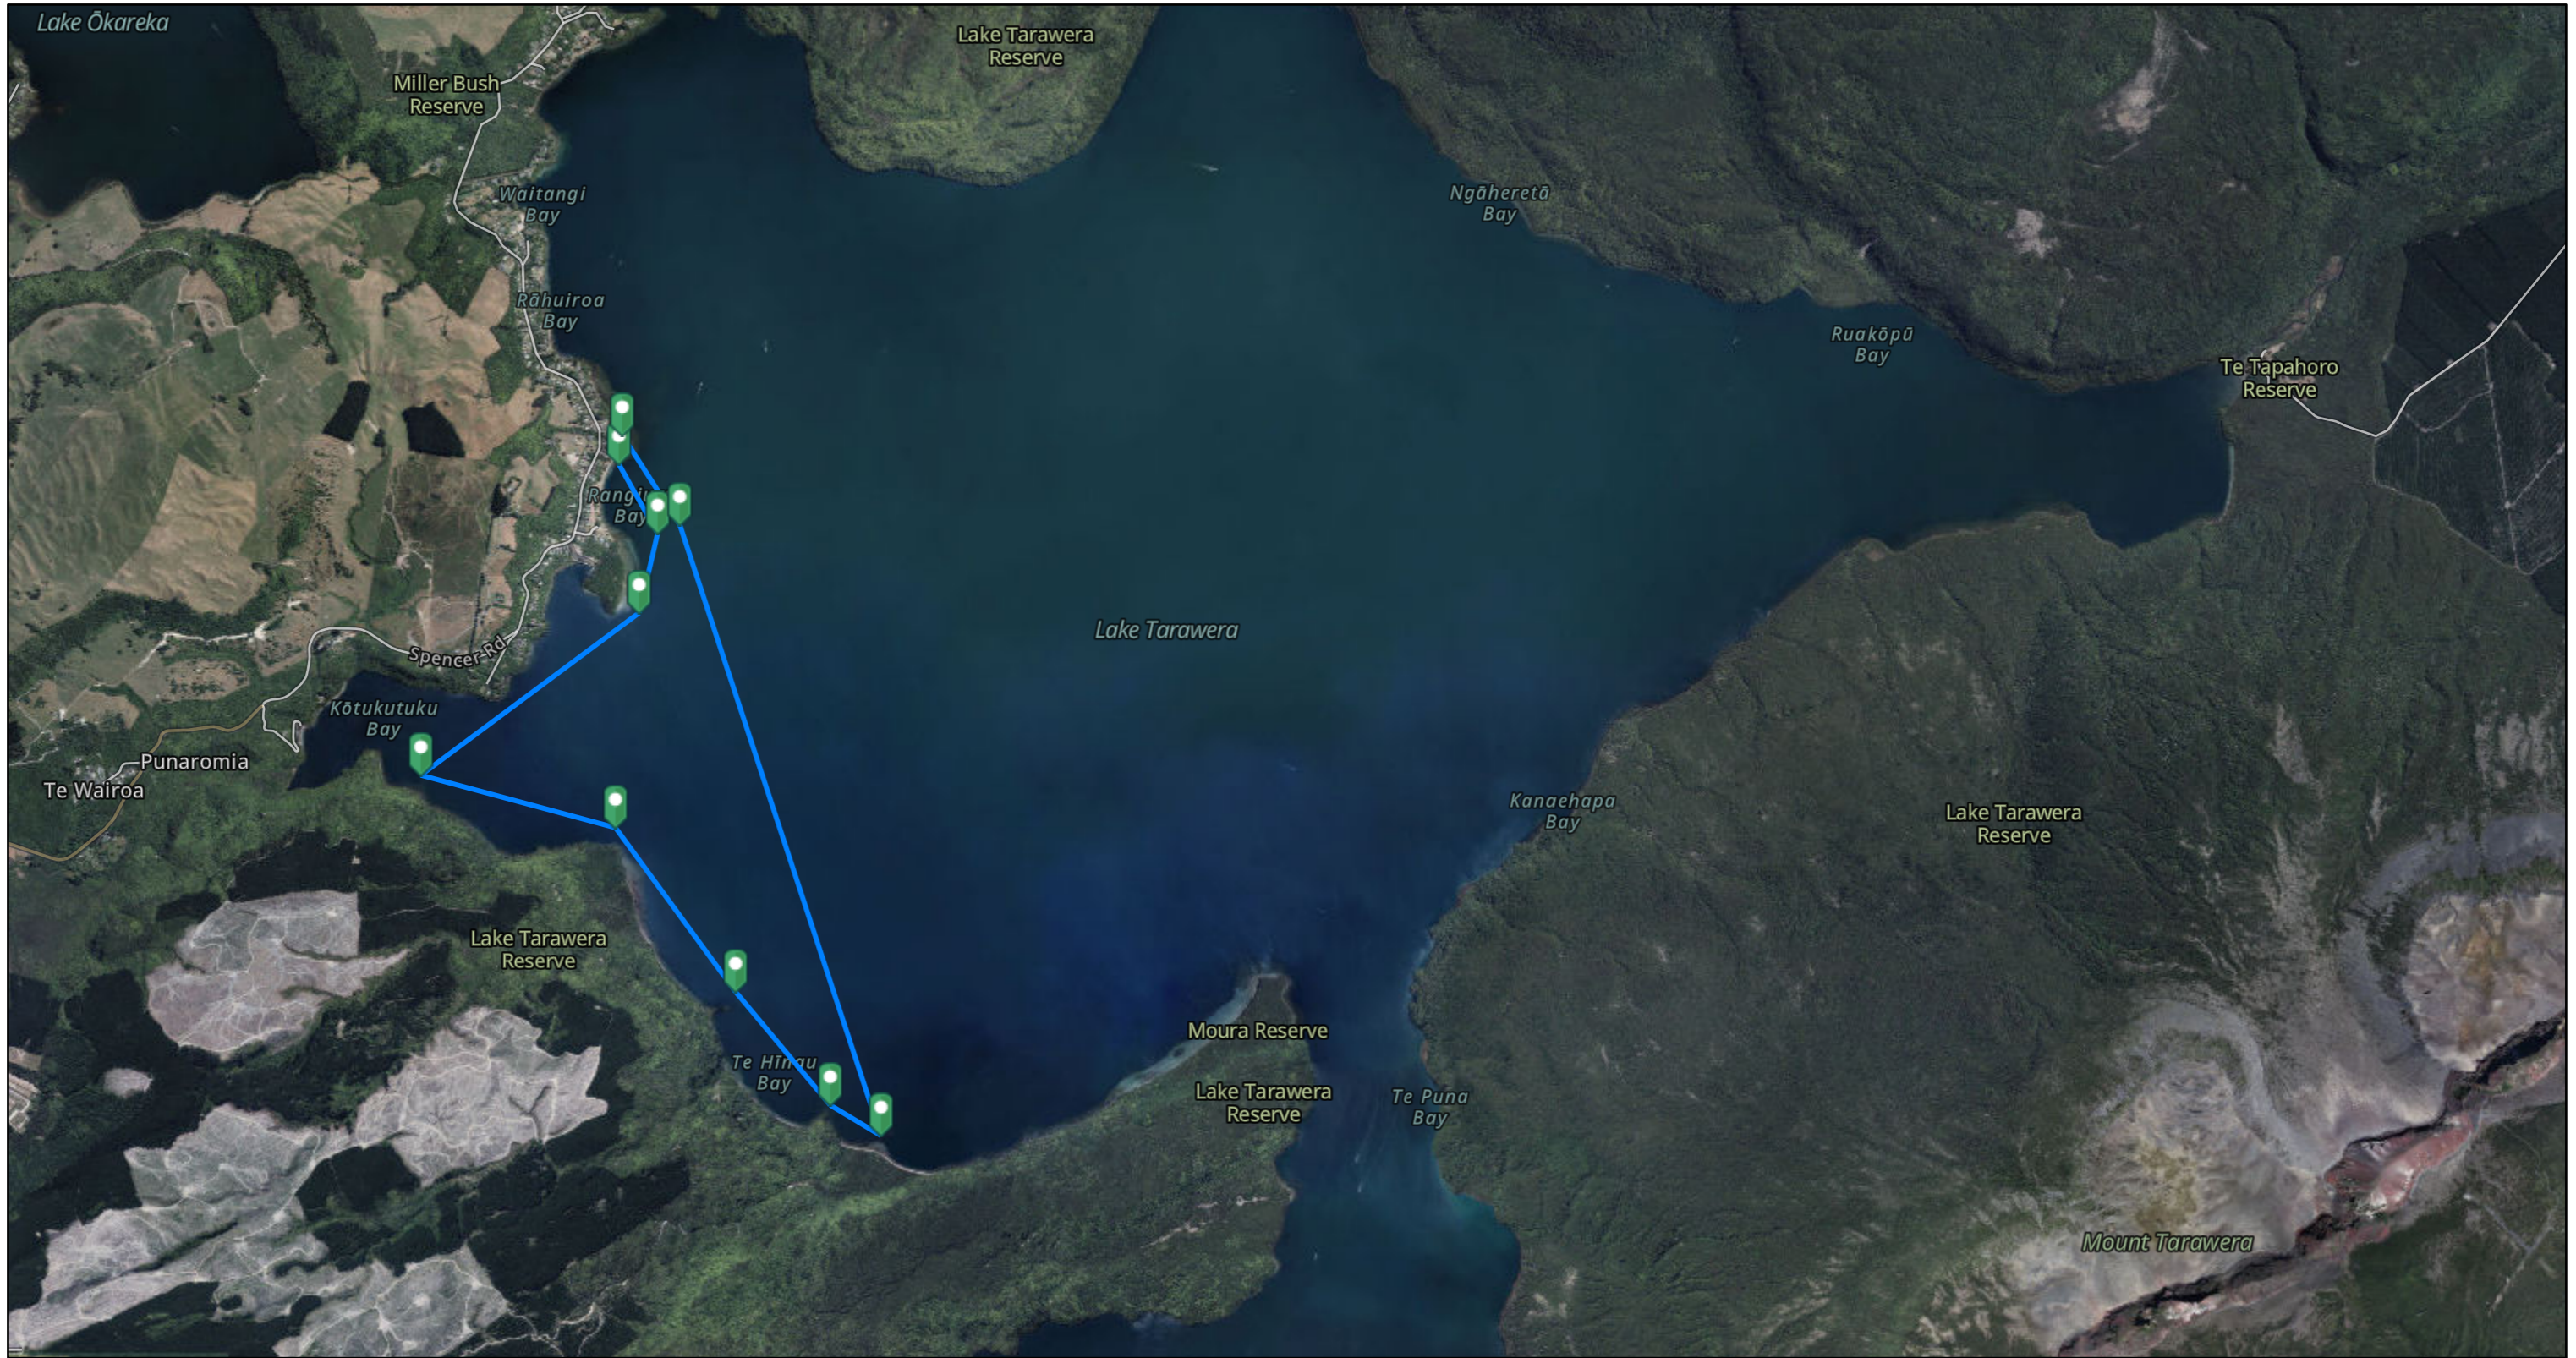

Rotohoe Race 2 10km Option 2

19/04/2023, 2:46:38 pm

1:36,112

Eagle Technology, LINZ, StatsNZ, NIWA, Natural Earth, © OpenStreetMap contributors., Eagle Technology, Land Information New Zealand, GEBCO, Community maps contributors

Rotohoe Race 2 10km Option 3

19/04/2023, 2:51:02 pm

1:36,112

Eagle Technology, LINZ, StatsNZ, NIWA, Natural Earth, © OpenStreetMap contributors., Eagle Technology, Land Information New Zealand, GEBCO, Community maps contributors

Rotohoe Race 2 16km Option 1

19/04/2023, 3:07:02 pm

1:36,112

Eagle Technology, LINZ, StatsNZ, NIWA, Natural Earth, © OpenStreetMap contributors., Eagle Technology, Land Information New Zealand, GEBCO, Community maps contributors