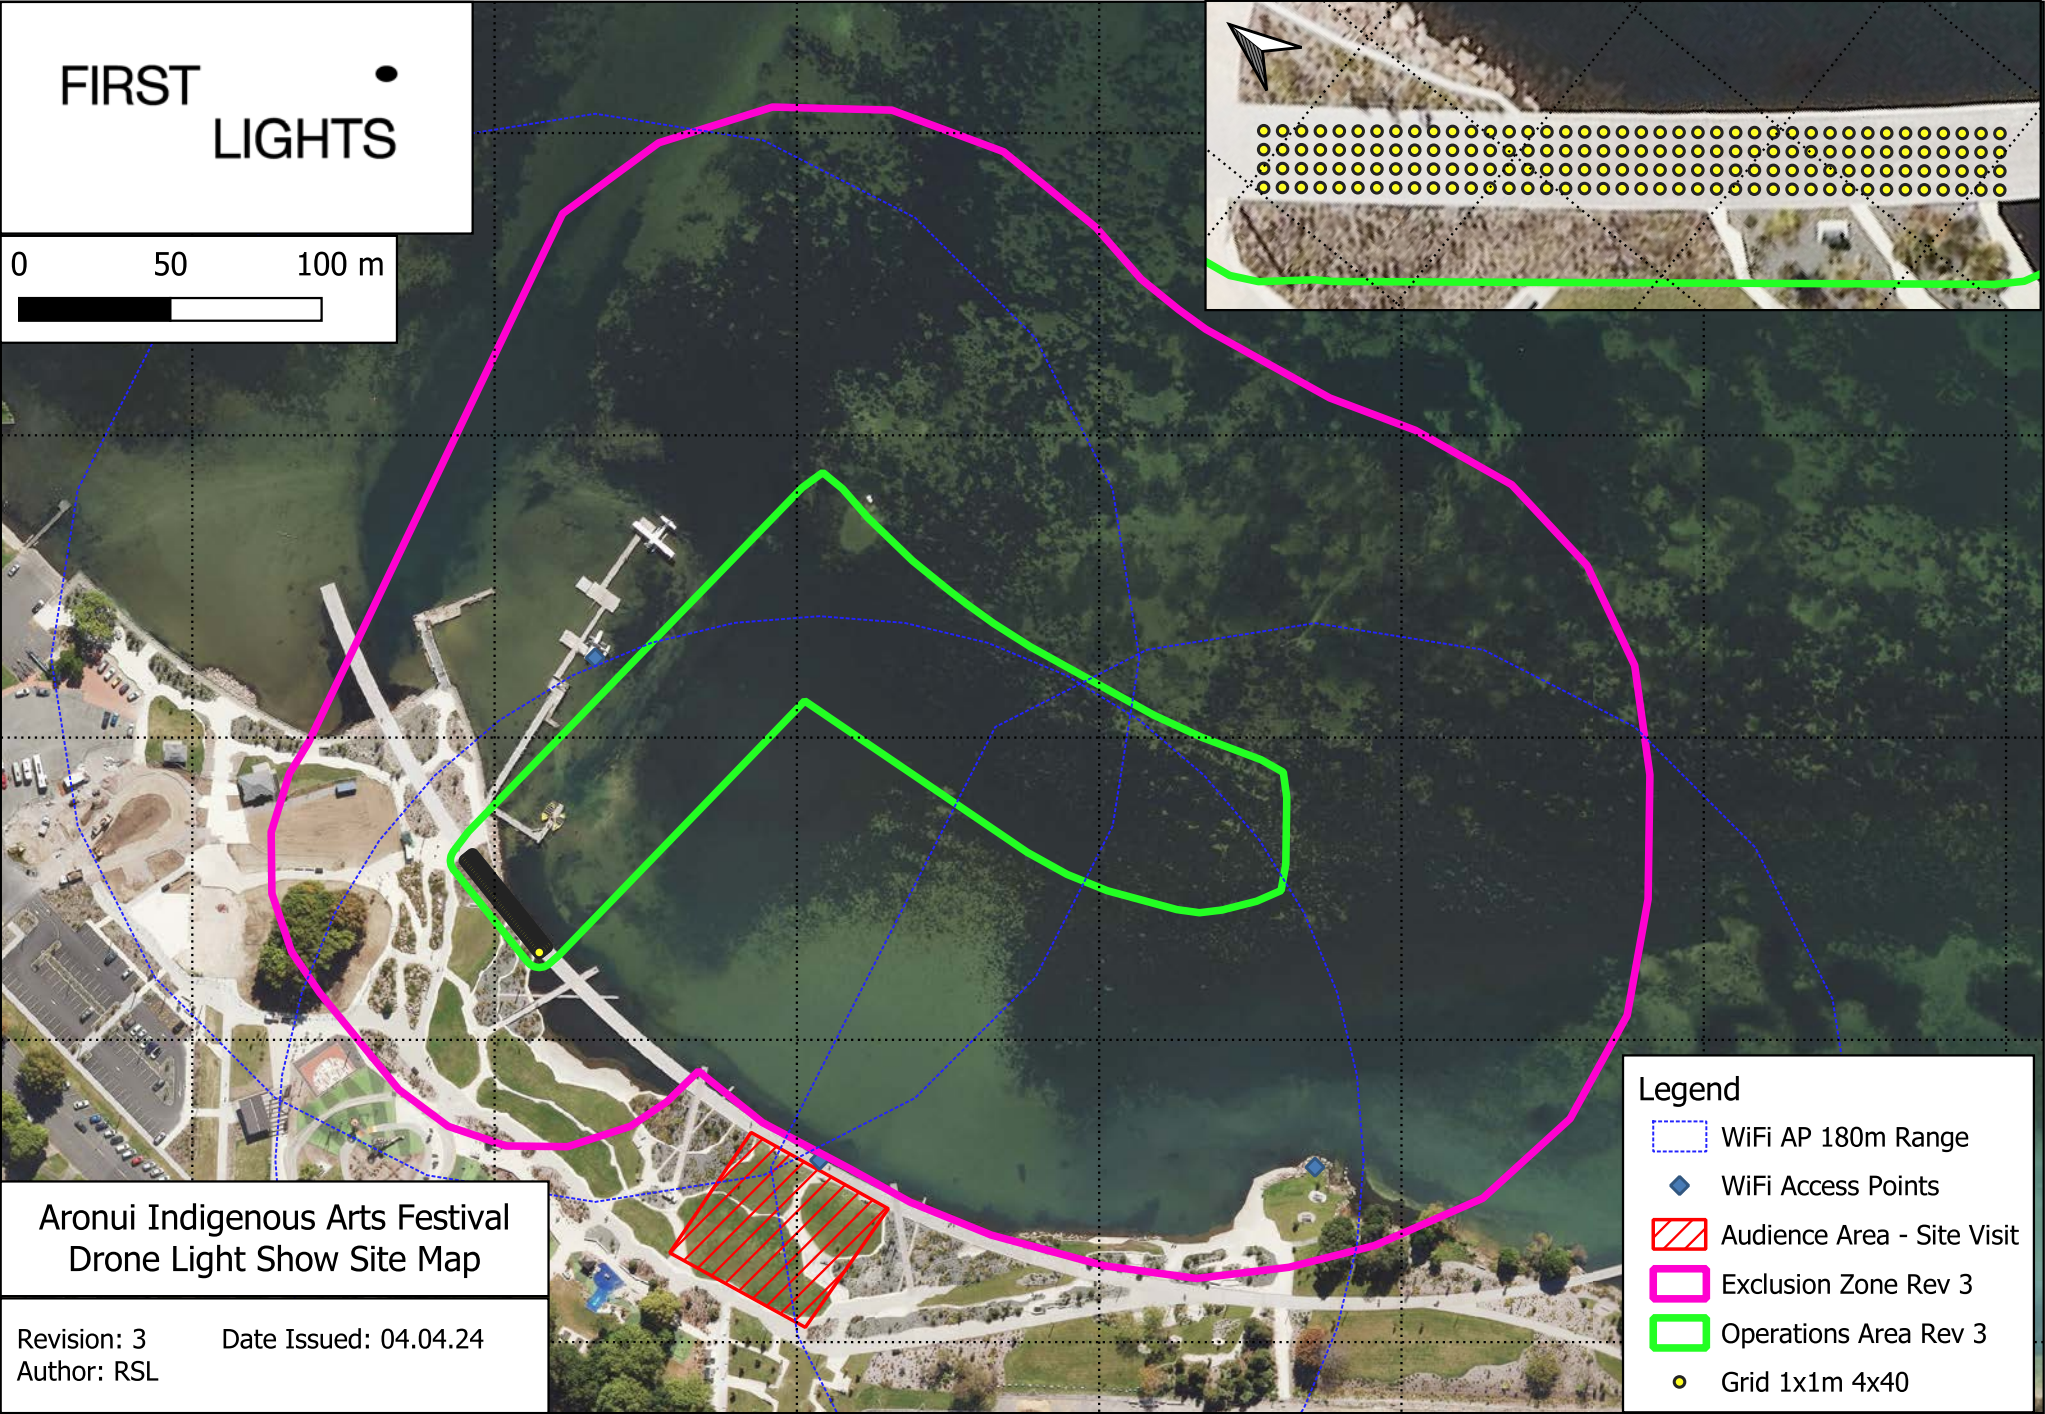

FIRST LIGHTS

0 50 100 m

Aronui Indigenous Arts Festival Drone Light Show Site Map

Revision: 3 Date Issued: 04.04.24
Author: RSL

- Legend**
- WiFi AP 180m Range
 - WiFi Access Points
 - Audience Area - Site Visit
 - Exclusion Zone Rev 3
 - Operations Area Rev 3
 - Grid 1x1m 4x40