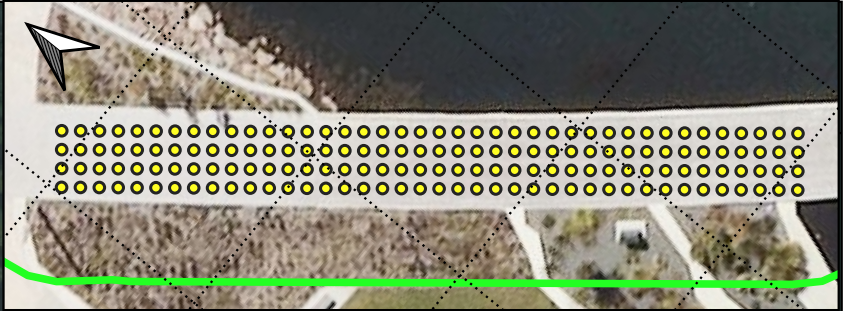

FIRST LIGHTS

0 50 100 m

Aronui Indigenous Arts Festival Drone Light Show Site Map

Revision: 3 Date Issued: 04.04.24
Author: RSL

- Legend**
- WiFi AP 180m Range
 - WiFi Access Points
 - Audience Area - Site Visit
 - Exclusion Zone Rev 3
 - Operations Area Rev 3
 - Grid 1x1m 4x40