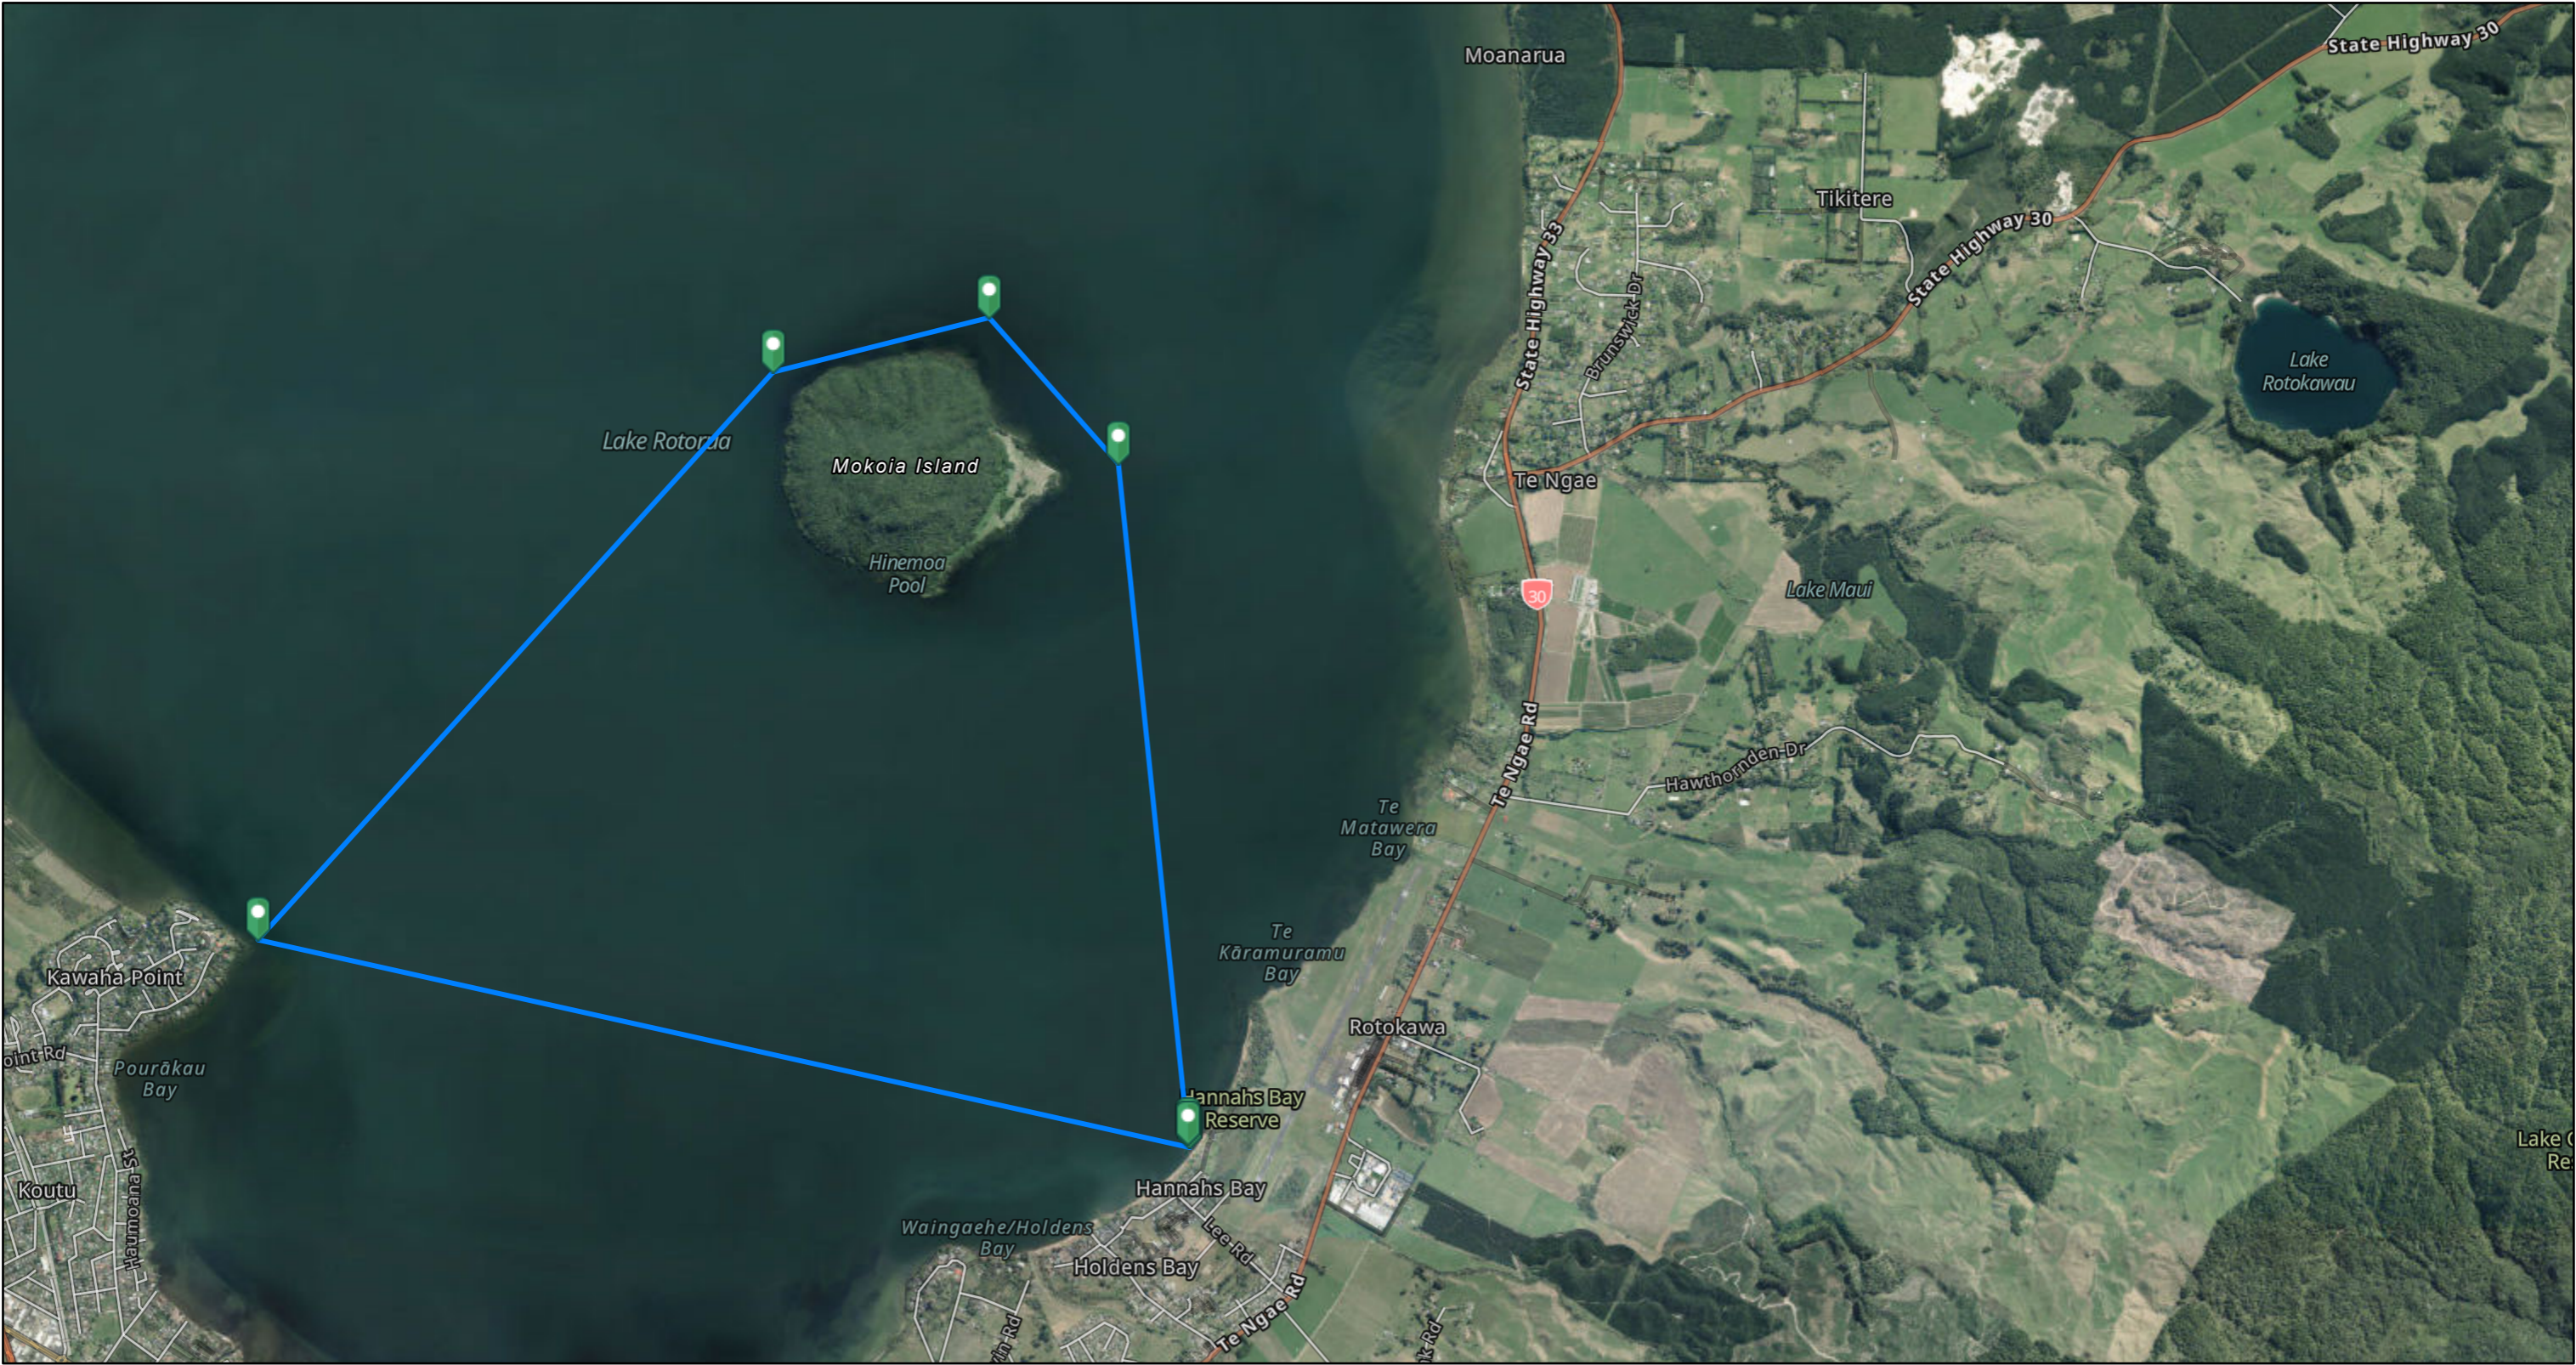

Rotohoe 3 16km Course

15/05/2023, 2:45:27 pm

1:36,112

Eagle Technology, LINZ, StatsNZ, NIWA, Natural Earth, © OpenStreetMap contributors., Eagle Technology, Land Information New Zealand, GEBCO, Community maps contributors