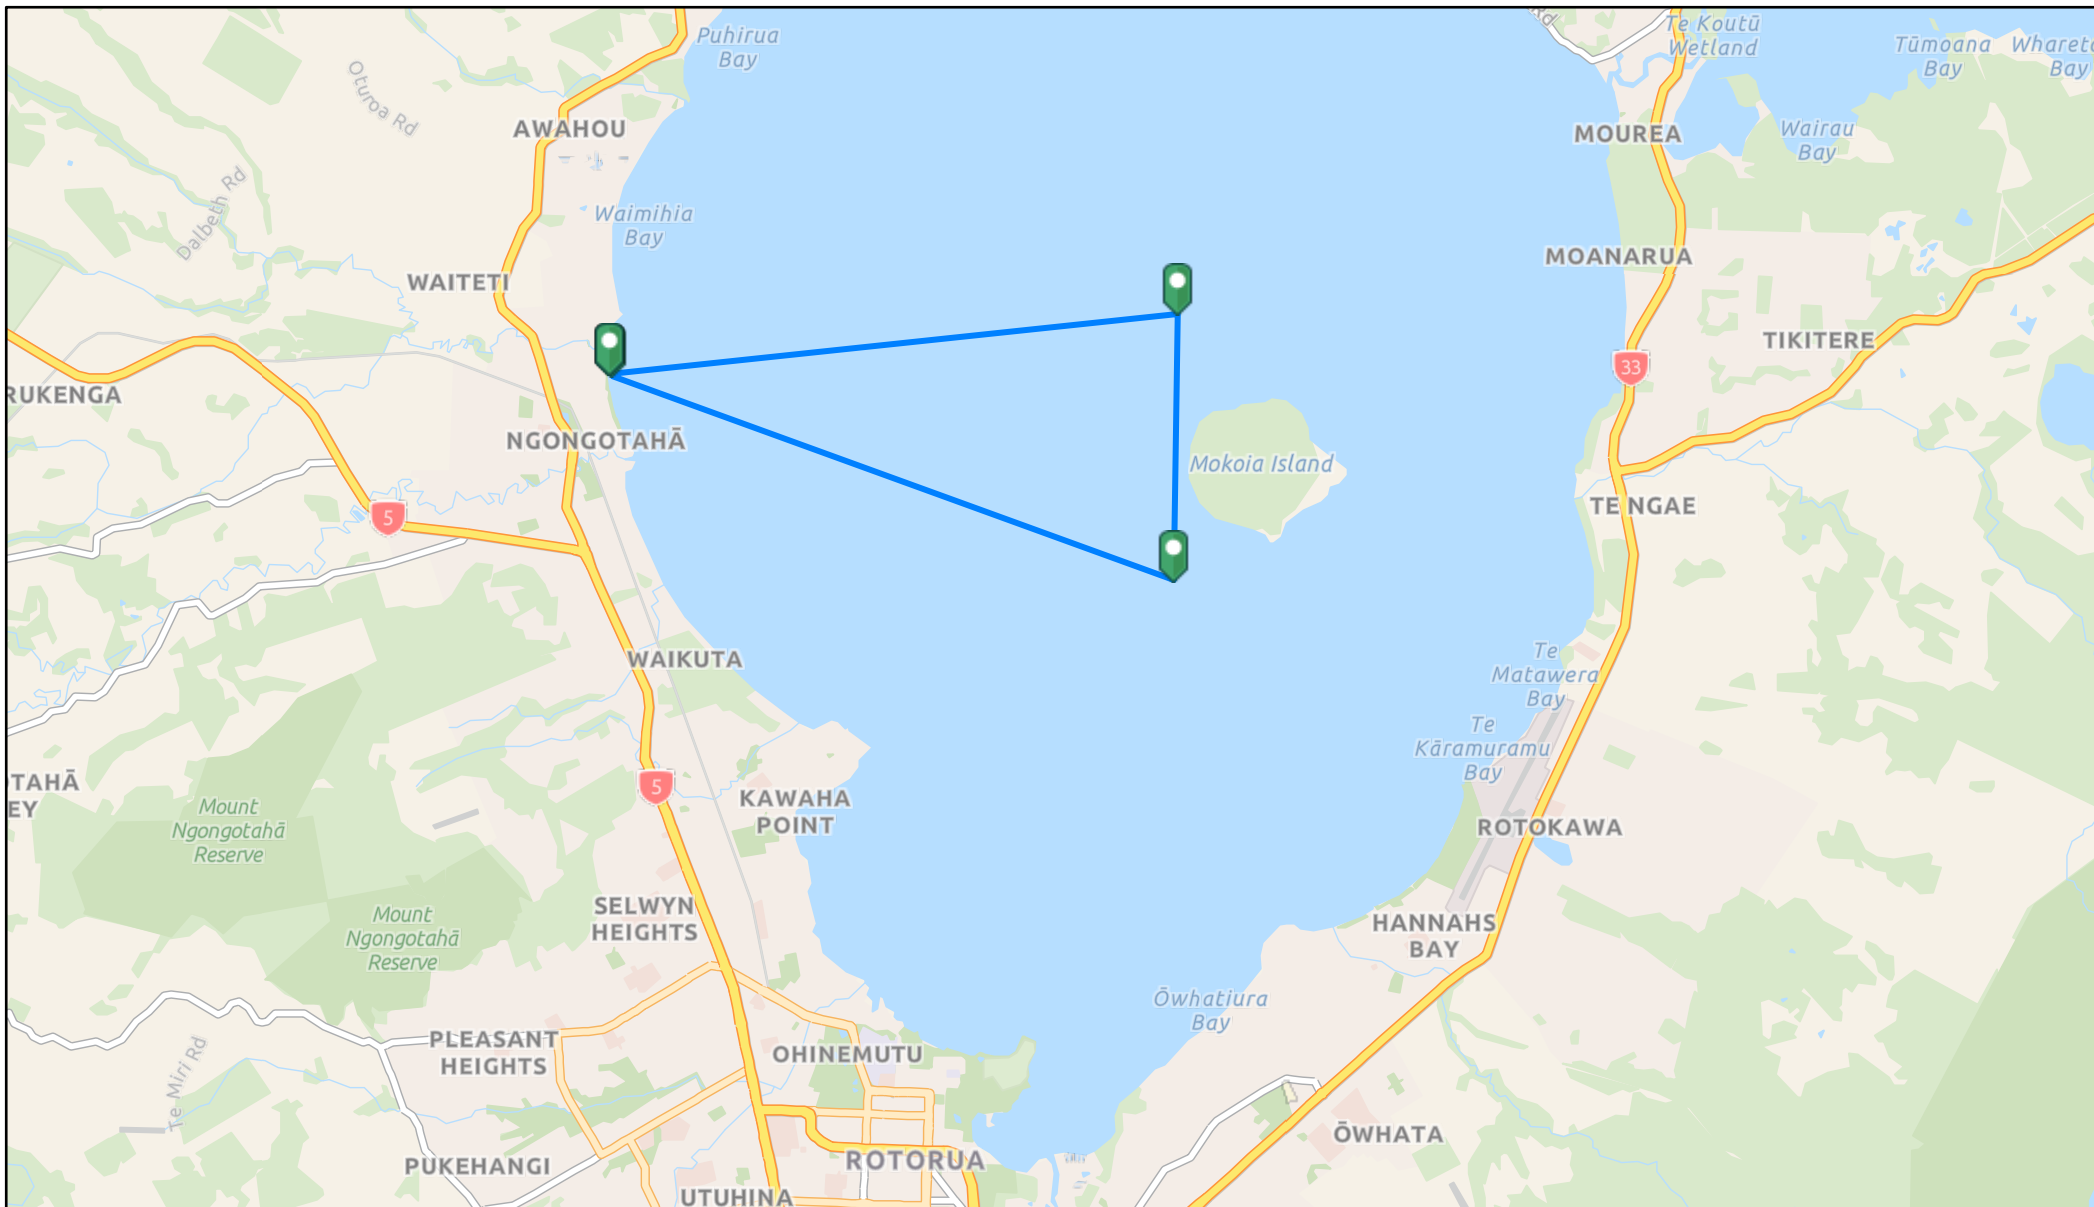

# Rotohoe 1 - Lake Rotorua - 14km Alternative

27/03/2024, 8:38:15 am

PID Land Parcels

- Geothermal
- Office

# Rotohoe 1 - Lake Rotorua - 14km

27/03/2024, 8:32:34 am

PID Land Parcels

 Office

Eagle Technology, LINZ, StatsNZ, NIWA, Natural Earth, © OpenStreetMap contributors.