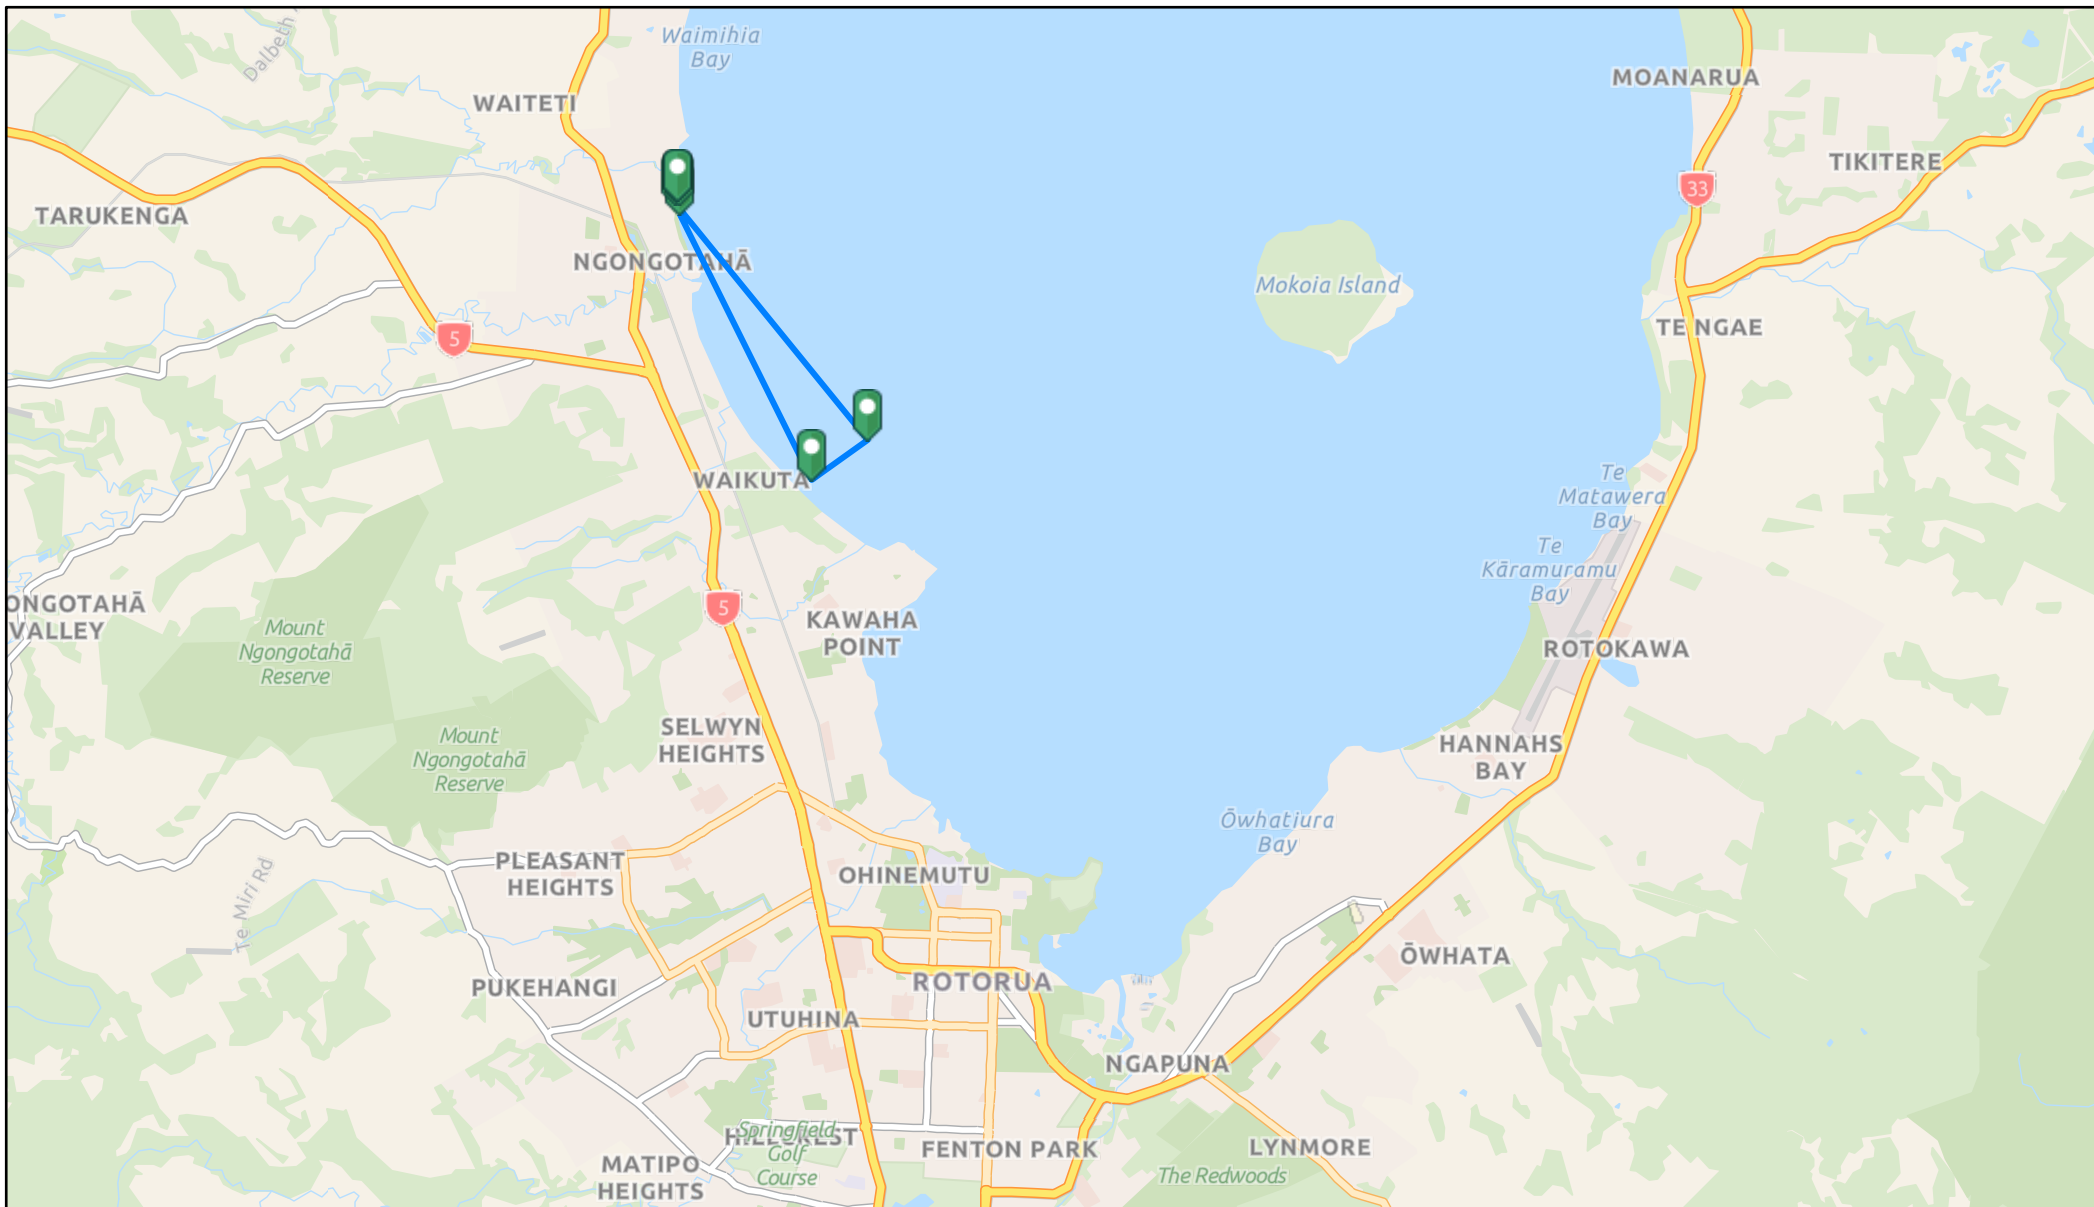

# Rotohoe 1 - Lake Rotorua - 6km Alternative

27/03/2024, 8:43:31 am

PID Land Parcels

Office

Eagle Technology, LINZ, StatsNZ, NIWA, Natural Earth, © OpenStreetMap contributors.

# Rotohoe 1 - Lake Rotorua - 6km

27/03/2024, 8:41:10 am

PID Land Parcels

Office

Eagle Technology, LINZ, StatsNZ, NIWA, Natural Earth, © OpenStreetMap contributors.

# Rotohoe 1 - Lake Rotorua - 10km Alternative

27/03/2024, 8:26:50 am

PID Land Parcels

Office

# Rotohoe 1 - Lake Rotorua - 14km

27/03/2024, 8:32:34 am

PID Land Parcels

 Office

Eagle Technology, LINZ, StatsNZ, NIWA, Natural Earth, © OpenStreetMap contributors.