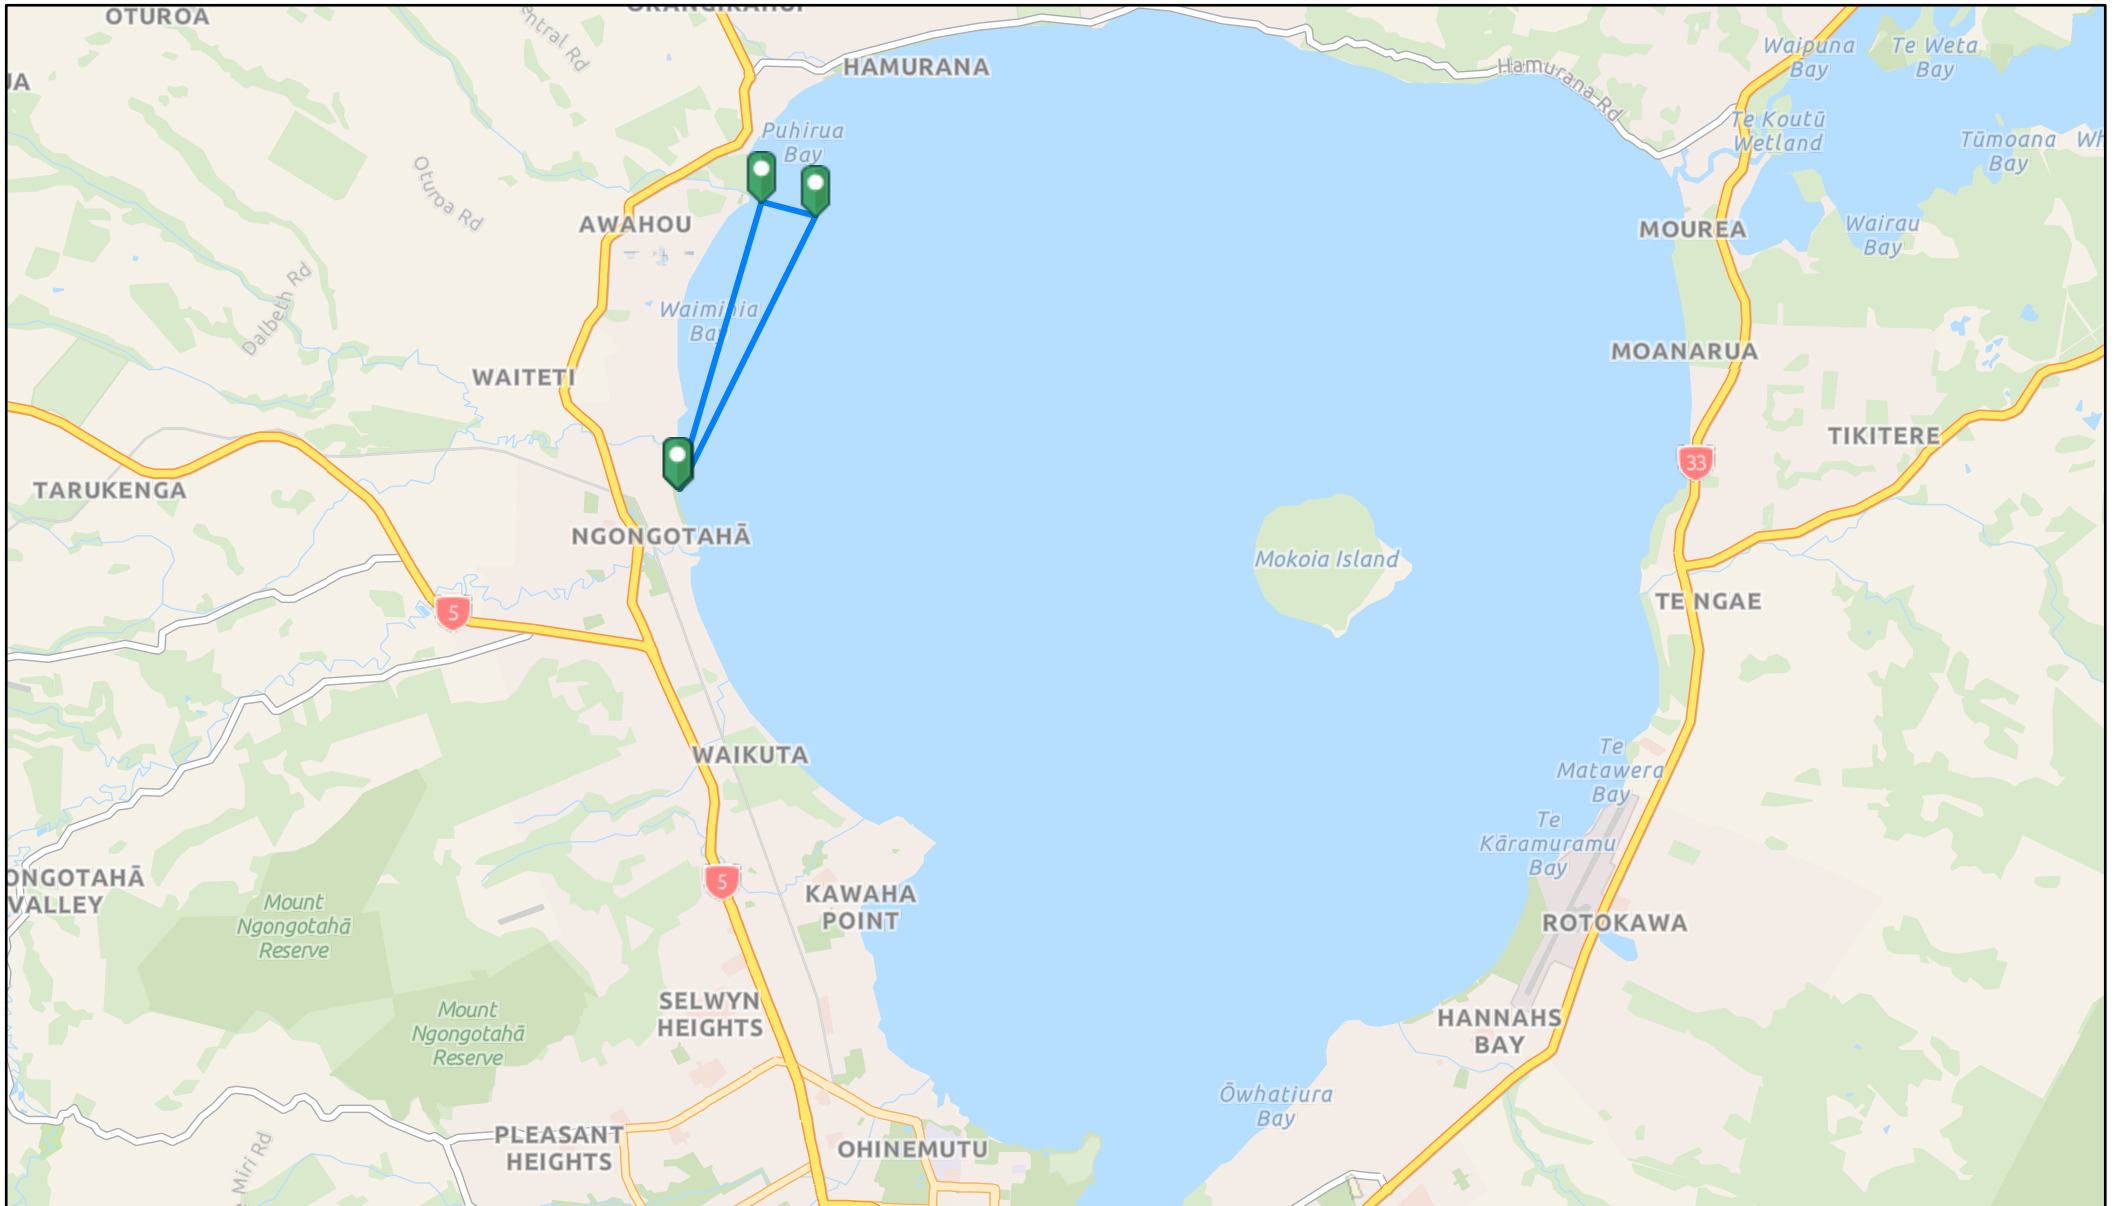

# Rotohoe 1 - Lake Rotorua - 6km Alternative

27/03/2024, 8:43:31 am

PID Land Parcels

Office

Eagle Technology, LINZ, StatsNZ, NIWA, Natural Earth, © OpenStreetMap contributors.

# Rotohoe 1 - Lake Rotorua - 6km

27/03/2024, 8:41:10 am

PID Land Parcels

Office

Eagle Technology, LINZ, StatsNZ, NIWA, Natural Earth, © OpenStreetMap contributors.

# Rotohoe 1 - Lake Rotorua - 10km Alternative

27/03/2024, 8:26:50 am

PID Land Parcels

Office

# Rotohoe 1 - Lake Rotorua - 14km

27/03/2024, 8:32:34 am

PID Land Parcels

 Office

Eagle Technology, LINZ, StatsNZ, NIWA, Natural Earth, © OpenStreetMap contributors.