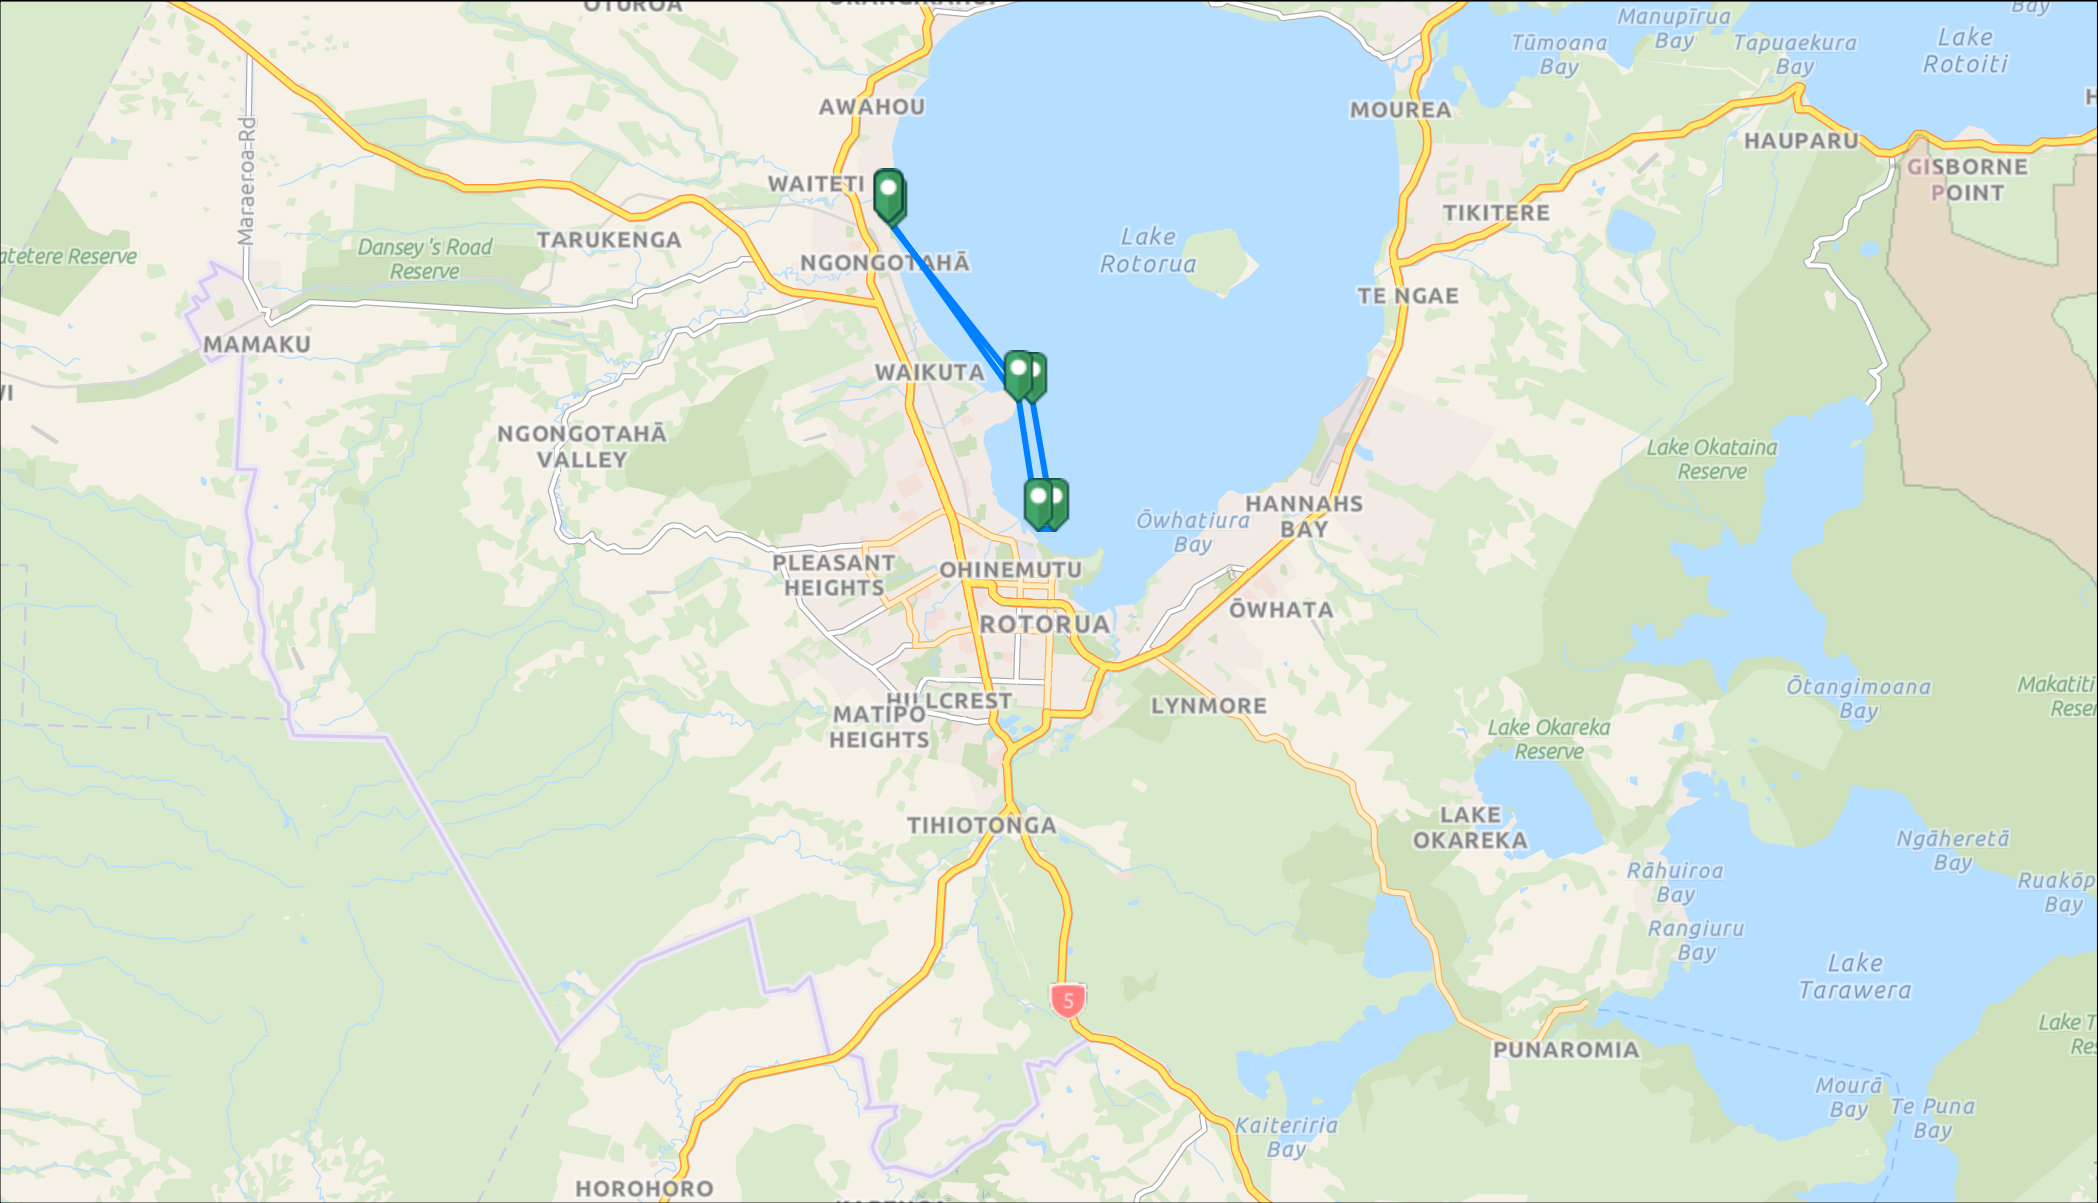

# Rotohoe 1 - Lake Rotorua - 10km

27/03/2024, 8:23:51 am

PID Land Parcels

Office

1:72,224

Eagle Technology, LINZ, StatsNZ, NIWA, Natural Earth, © OpenStreetMap contributors.

# Rotohoe 1 - Lake Rotorua - 14km Alternative

27/03/2024, 8:38:15 am

PID Land Parcels

- Geothermal
- Office

# Rotohoe 1 - Lake Rotorua - 14km

27/03/2024, 8:32:34 am

PID Land Parcels

 Office

Eagle Technology, LINZ, StatsNZ, NIWA, Natural Earth, © OpenStreetMap contributors.