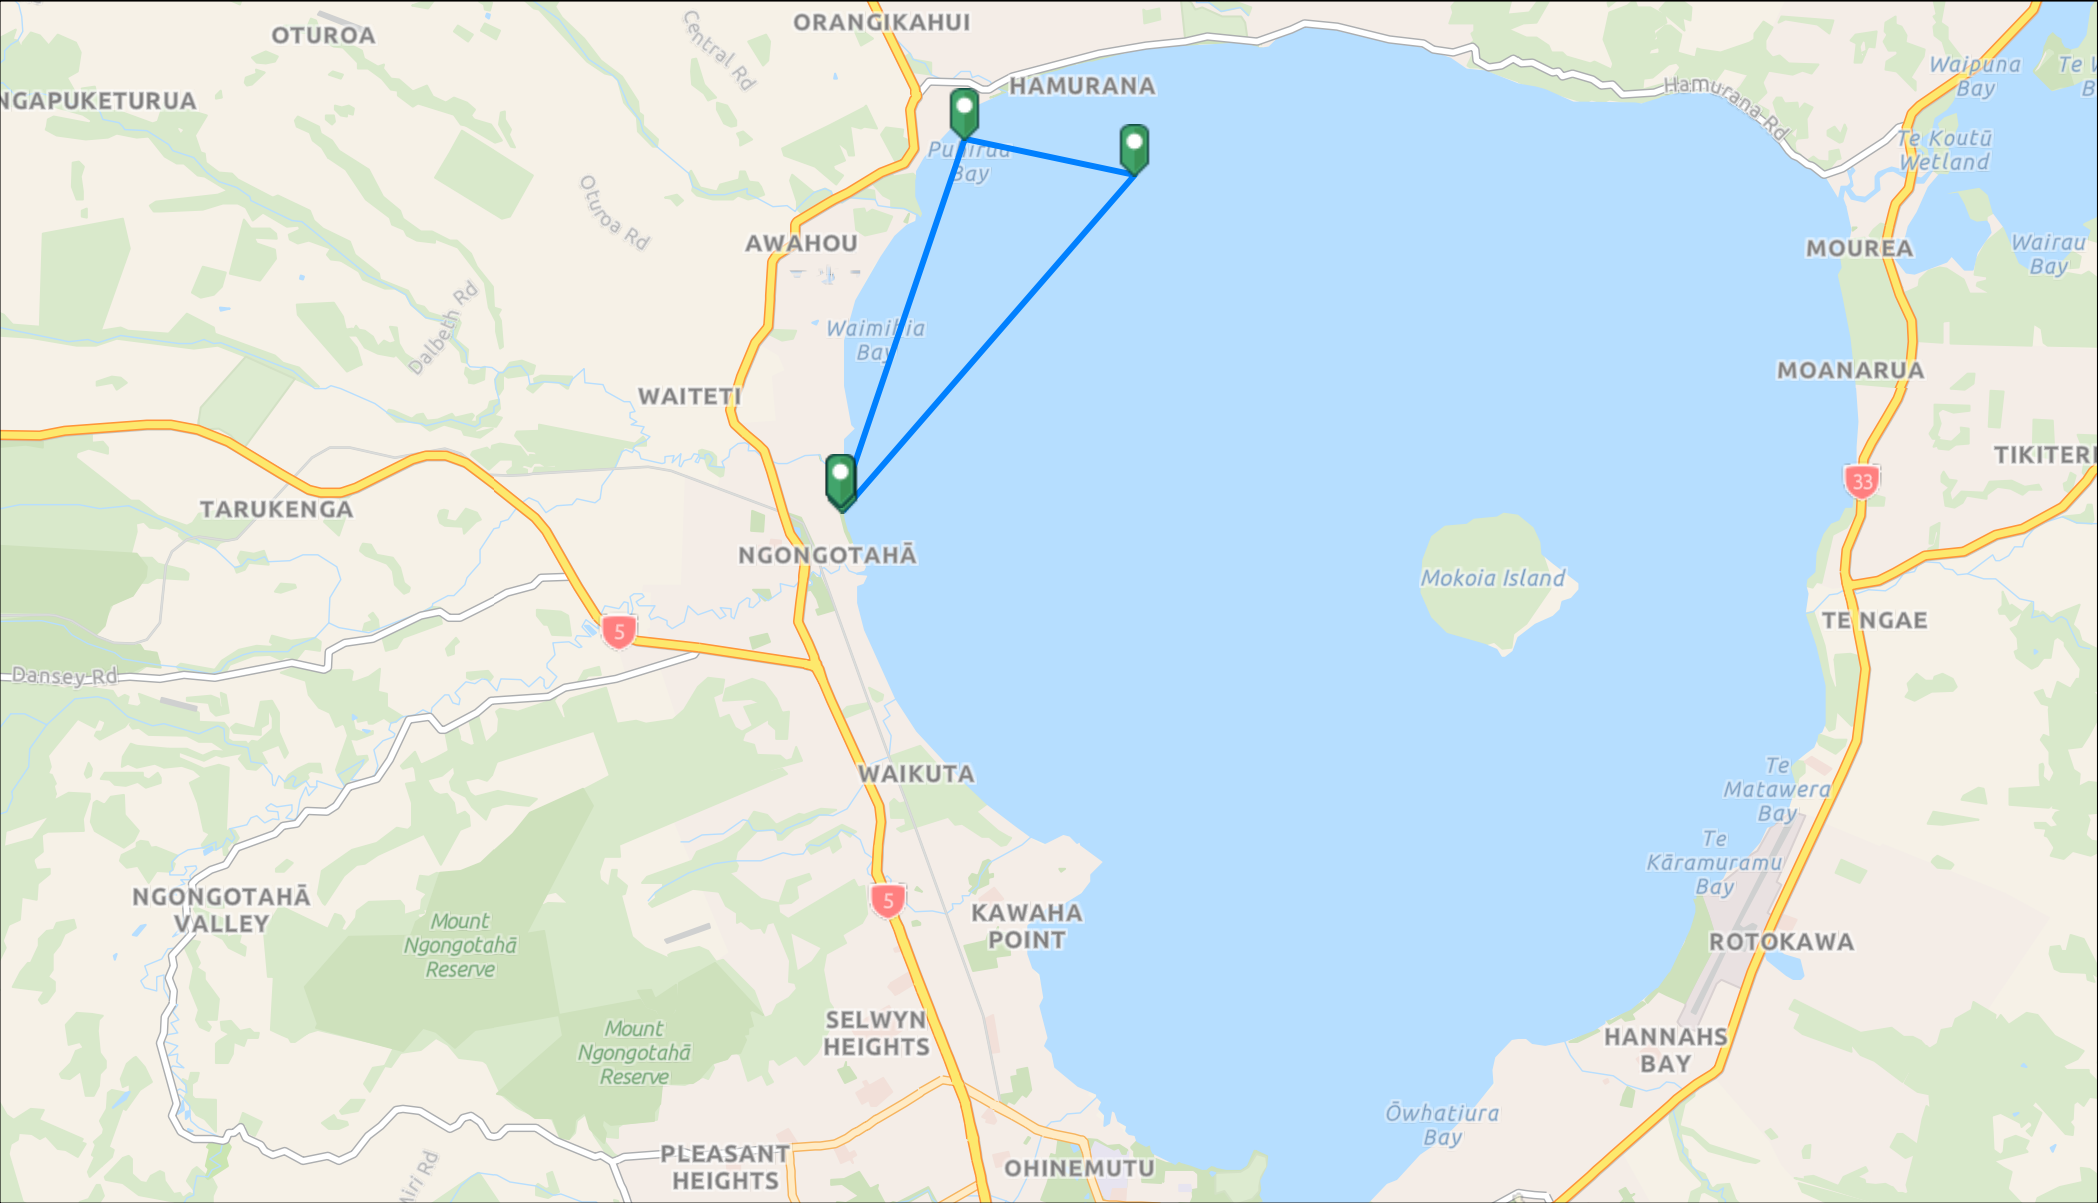

# Rotohoe 1 - Lake Rotorua - 6km

27/03/2024, 8:41:10 am

PID Land Parcels

Office

Eagle Technology, LINZ, StatsNZ, NIWA, Natural Earth, © OpenStreetMap contributors.

# Rotohoe 1 - Lake Rotorua - 10km Alternative

27/03/2024, 8:26:50 am

PID Land Parcels

Office

# Rotohoe 1 - Lake Rotorua - 14km Alternative

27/03/2024, 8:38:15 am

PID Land Parcels

- Geothermal
- Office

# Rotohoe 1 - Lake Rotorua - 14km

27/03/2024, 8:32:34 am

PID Land Parcels

 Office

Eagle Technology, LINZ, StatsNZ, NIWA, Natural Earth, © OpenStreetMap contributors.