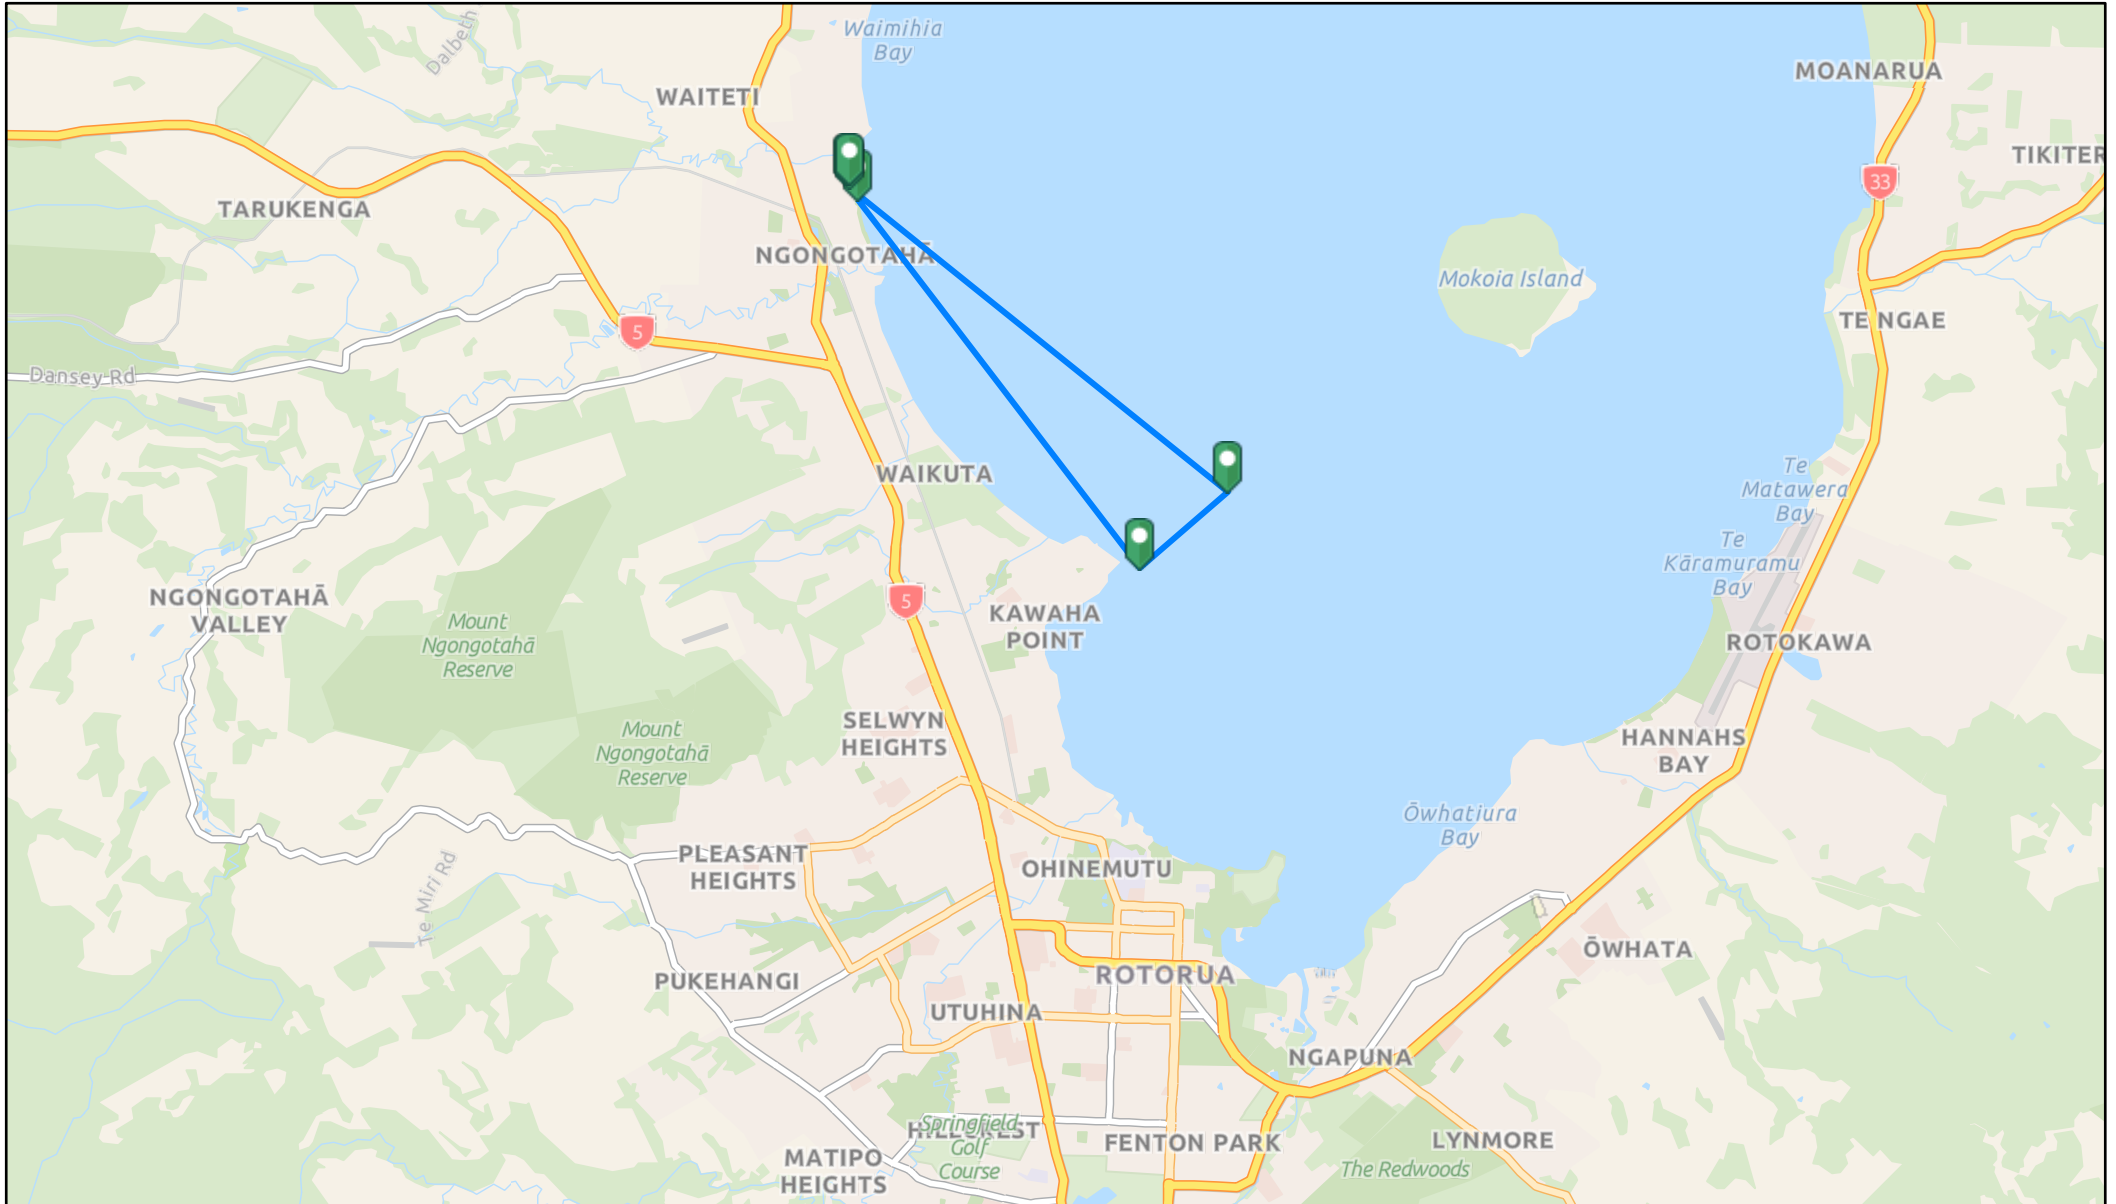

# Rotohoe 1 - Lake Rotorua - 10km Alternative

27/03/2024, 8:26:50 am

PID Land Parcels

Office

# Rotohoe 1 - Lake Rotorua - 10km

27/03/2024, 8:23:51 am

PID Land Parcels

Office

1:72,224

Eagle Technology, LINZ, StatsNZ, NIWA, Natural Earth, © OpenStreetMap contributors.

# Rotohoe 1 - Lake Rotorua - 14km Alternative

27/03/2024, 8:38:15 am

PID Land Parcels

- Geothermal
- Office

# Rotohoe 1 - Lake Rotorua - 14km

27/03/2024, 8:32:34 am

PID Land Parcels

 Office

Eagle Technology, LINZ, StatsNZ, NIWA, Natural Earth, © OpenStreetMap contributors.